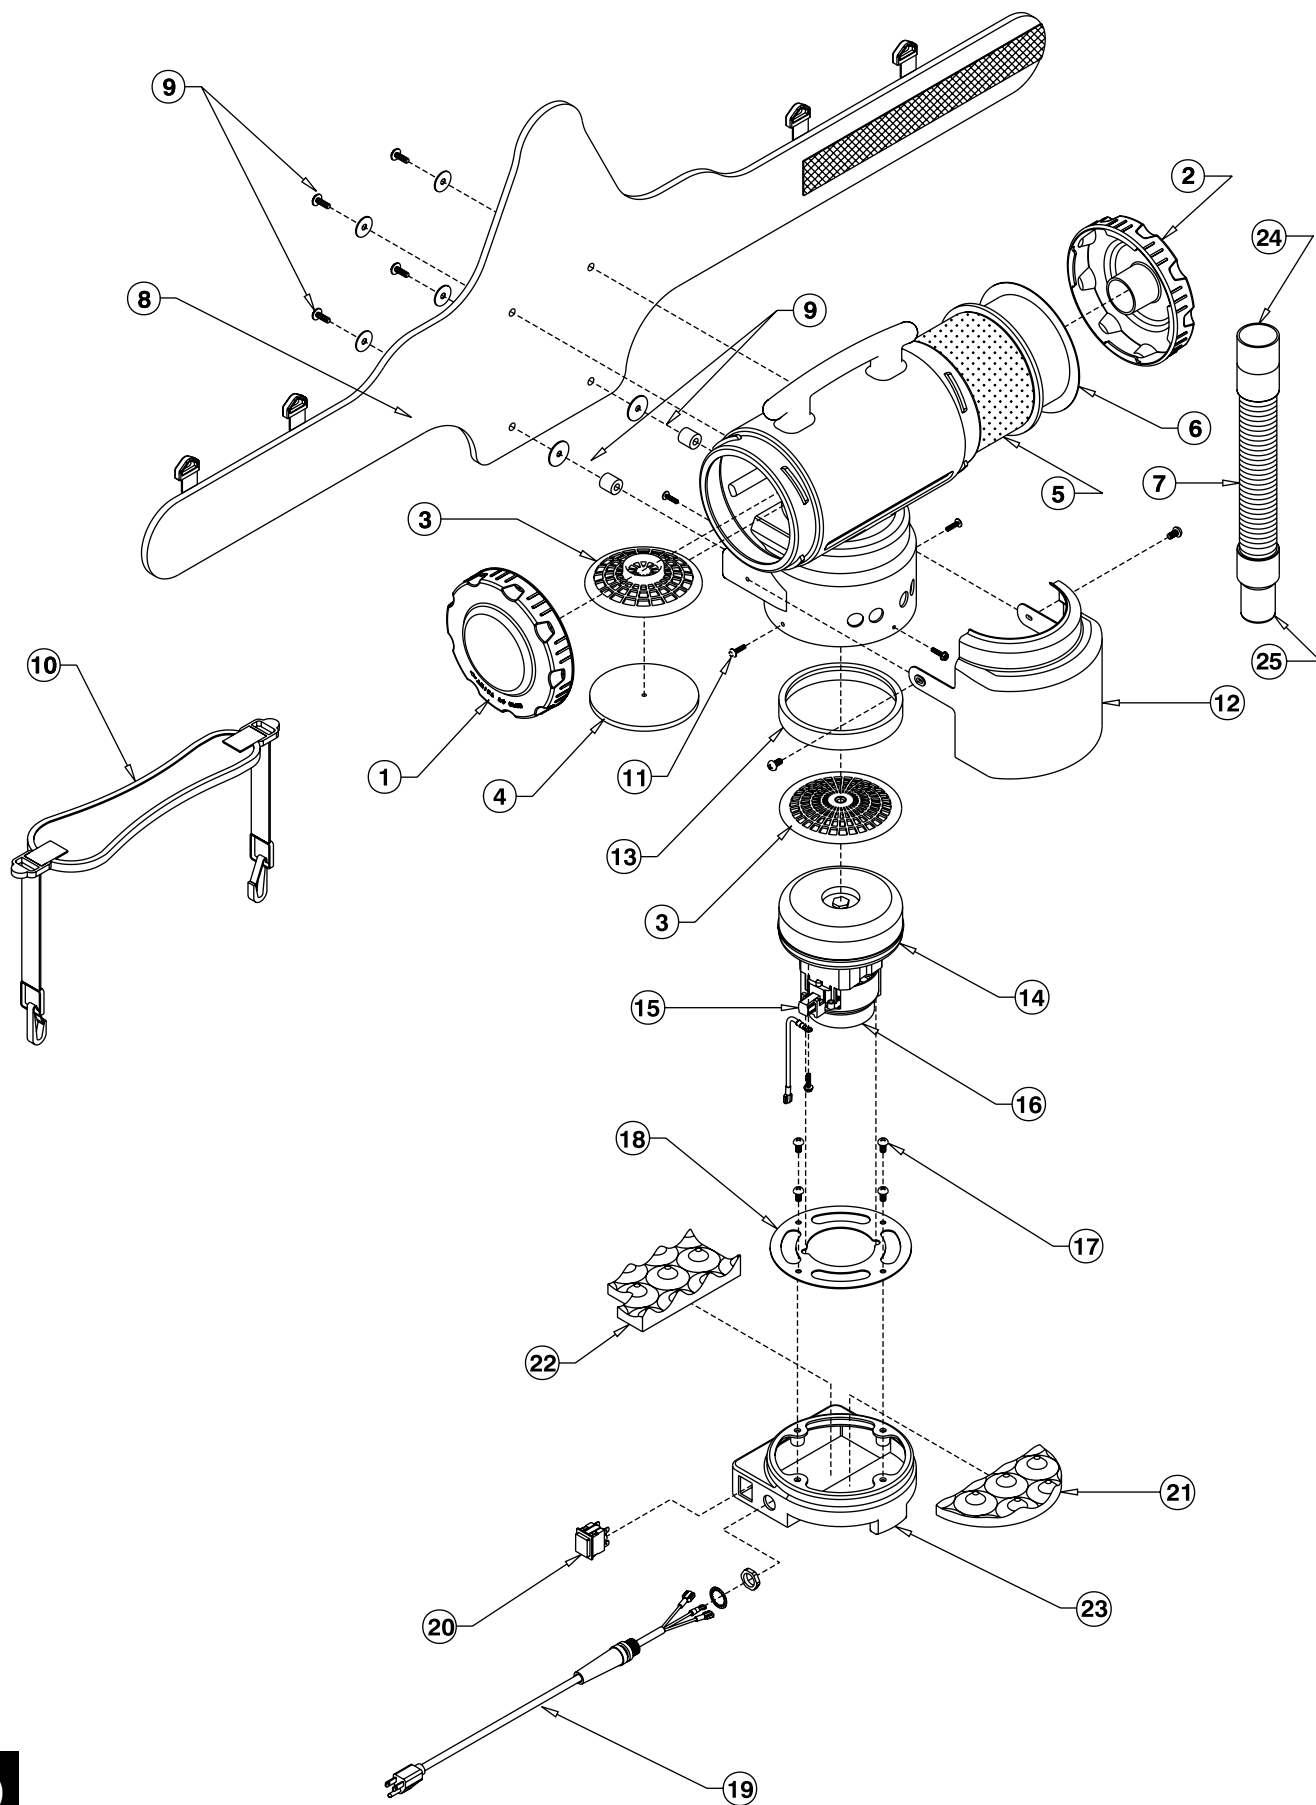

# TAILVAC PARTS

# TAILVAC PARTS

No.	Product Name	Qty	List Price
1	101288 Blind Twist Cap Assembly (Grey)	1 ea.	\$25.41
2	101934 Twist Cap for 1½" Cuff (Grey)	1 ea.	25.41
3	102784 Dome Filter w/Foam Media	1 ea.	6.93
4	101949 Foam Filter Media for Dome Filter	1 ea.	1.16
	102761 High Filtration Disk (optional)	2/pk	9.70
5	100564 Micro Cloth Filter	1 ea.	21.95
6	100431 496 Sq. In. Intercept Micro Filter	10/pk	15.00
7	101184 3-1 Stretch Hose w/Cuffs 1¼"	1 ea.	20.22
	101705 3-1 Stretch Hose w/Cuffs 1½"	1 ea.	20.22
8	102878 Waist Belt w/Velcro	1 ea.	45.05
9	101274 Waist Belt Connection Set: 6 Screws, 6 Washers, 2 Stand-offs	1 set	2.89
10	102879 Monostrap	1 ea.	17.33
	103025 Retrofit Set: Waist Belt and Monostrap	1 set	51.98
11	101272 Step Cap Screw Kit: 4 Screws	1 set	2.89
12	101711 Shroud Retro Kit (Grey) w/2 Screws	1 ea.	23.10
13	103236 Motor Seal	1 ea.	5.78
14	101189 Motor/Fan (120V) w/Crimps/Thermal Protector (includes: #16, 18)	1 ea.	68.15
15	102988 Carbon Brush Set for TailVac Motor	1 set	18.43
16	103043 Fan and Brush Cover Kit	1 ea.	16.75
17	101271 Motor Mount Screw Kit: 6 Screws,4 Washers	1 ea.	1.74
18	100950 Director Plate	1 ea.	8.67
19	101713 Power Cord (18" 16/3) Assembly	1 ea.	16.75
20	100743 On/Off Switch	1 ea.	6.29
21	101228 Front Sound Foam Baffle	1 ea.	4.05
22	101229 Rear Sound Foam Baffle	1 ea.	3.47
23	103262 Step Cap (Grey) (includes: #21)	1 ea.	28.88
24	101437 Replacement Fixed Hose Cuff (Black) 1½" x 1¼"	1 ea.	4.62
	101536 Replacement Fixed Hose Cuff (Black) 1½" (not shown)	1 ea.	3.47
25	101436 Replacement Swivel Cuff (Black) 1¼"	1 ea.	4.62
	100694 Replacement Swivel Cuff (Black) 1½"	1 ea.	4.20
	101678 50' Extension Cord (Not Shown)	1 ea.	22.00