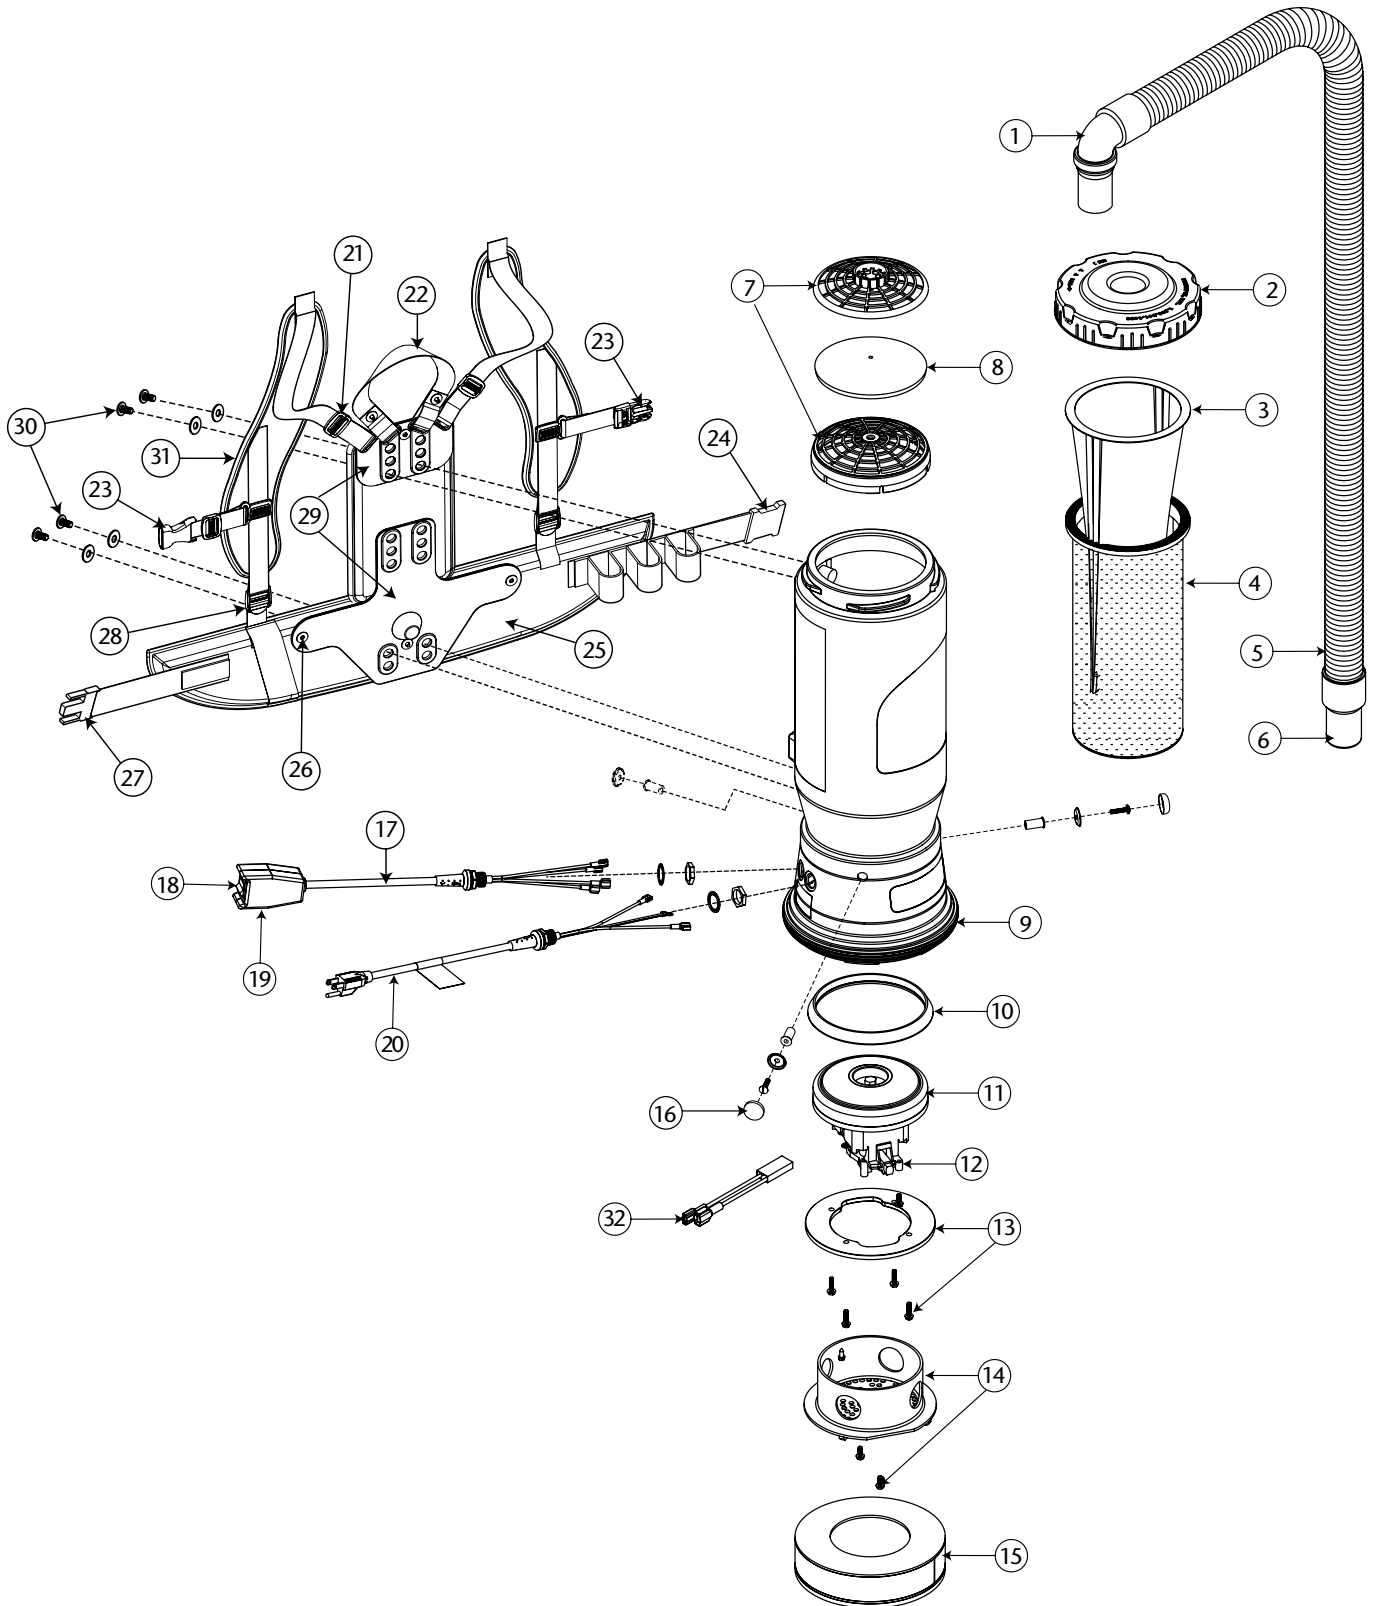

# SUPER QUARTERVAC PARTS

No.	Product Name	Qty	List Price
1	<b>101928</b> Replacement Double Swivel Elbow Cuff (Black) 1 1/2"	1 ea.	<b>\$ 7.98</b>
2	<b>106073</b> Twist Cap (Purple)	1 ea.	<b>25.41</b>
3	<b>100431</b> 496 Sq. In. Intercept Micro Filter	10/pk	<b>15.00</b>
4	<b>100564</b> Micro Cloth Filter	1 ea.	<b>21.95</b>
5	<b>103048</b> Static-Dissipating Hose (Black) w/Cuffs 1 1/2"	1 ea.	<b>21.95</b>
6	<b>100694</b> Replacement Swivel Cuff (Black) 1 1/2"	1 ea.	<b>4.20</b>
7	<b>100030</b> Dome Filter w/Foam Media	1 ea.	<b>6.93</b>
8	<b>100343</b> Foam Filter Media for Dome Filter	1 ea.	<b>1.16</b>
	<b>101220</b> High Filtration Disk (optional)	2/pk	<b>9.70</b>
9	<b>100586</b> Bottom Bumper	1 set	<b>6.36</b>
10	<b>100014</b> Tetraseal	1 ea.	<b>10.40</b>
11	<b>105162</b> Motor/Fan (120 V) w/Crimps (Domel)	1 ea.	<b>103.95</b>
	<b>100379</b> Motor Ground Wire Clamp Set w/Screws	1 set	<b>5.20</b>
	<b>100380</b> Motor Crimp Set: 5 Female, 3 Male, Ground Crimp Connector	1 set	<b>9.24</b>
12	<b>105164</b> Carbon Brush Set (Domel Motor)	1 set	<b>18.48</b>
13	<b>106204</b> Motor Compression Ring w/Screws	1 set	<b>9.82</b>
	<b>100378</b> Compression Ring Screws: 4 Screws	1 set	<b>2.60</b>
14	<b>105044</b> Motor Shroud Cover w/Screws: 2 Screws	1 set	<b>19.80</b>
15	<b>105800</b> Sound Muffler	1 ea.	<b>20.79</b>
16	<b>100368</b> Motor Mounting System Set: 3 Well Nuts, 3 Bolts, 3 Washers, 3 Covers	1 set	<b>11.55</b>
17	<b>101714</b> Switch Cord w/Crimps	1 set	<b>11.55</b>
	<b>101610</b> Switch Cord Assembly (includes: #18,19,20)	1 ea.	<b>32.34</b>
18	<b>100743</b> On/Off Switch	1 ea.	<b>6.29</b>
19	<b>101472</b> Switch Box w/Velcro and Screws	1 set	<b>20.79</b>
20	<b>100641</b> Power Cord (18" 16/3) Assembly	1 set	<b>16.75</b>
21	<b>100358</b> Shoulder Strap Plastic Adjustment Buckle (Top)	1 ea.	<b>.87</b>
22	<b>101737</b> Carry Handle w/Rivet and Washer Set	1 set	<b>7.51</b>
23	<b>103627</b> Sternum Strap Buckles (Latch and Keeper)	1 set	<b>1.85</b>
24	<b>103963</b> Waist Belt Keeper	1 ea.	<b>6.36</b>
25	<b>100359</b> Waist Belt (includes: #24,27)	1 ea.	<b>34.65</b>
26	<b>100375</b> Barrel Nut Connection Set for Backplate (Replacement)	1 set	<b>5.20</b>
27	<b>100364</b> Waist Belt Latch	1 ea.	<b>6.36</b>
28	<b>100357</b> Shoulder Strap Plastic Adjustment Buckle (Bottom)	1 ea.	<b>.87</b>
29	<b>105046</b> Backplate Assembly (includes: #26)	1 ea.	<b>23.10</b>
	<b>100354</b> Strap Assembly Complete (includes: #21, 23, 24, 27, 28, 31)	1 set	<b>46.20</b>
	<b>103166</b> Backplate System Complete (includes: #21, 22, 23, 24, 26, 27, 28, 29, 30, 31)	1 set	<b>57.75</b>
30	<b>100716</b> Backplate (Black) Connection Set: 4 Screws w/Washers	1 set	<b>11.55</b>
31	<b>100356</b> Shoulder Strap Assembly (includes: #21, 23, 28)	1 set	<b>15.02</b>
32	<b>103476</b> Thermal Protector	1 ea.	<b>12.67</b>
	<b>101678</b> 50' Extension Cord (Not Shown)	1 ea.	<b>22.00</b>