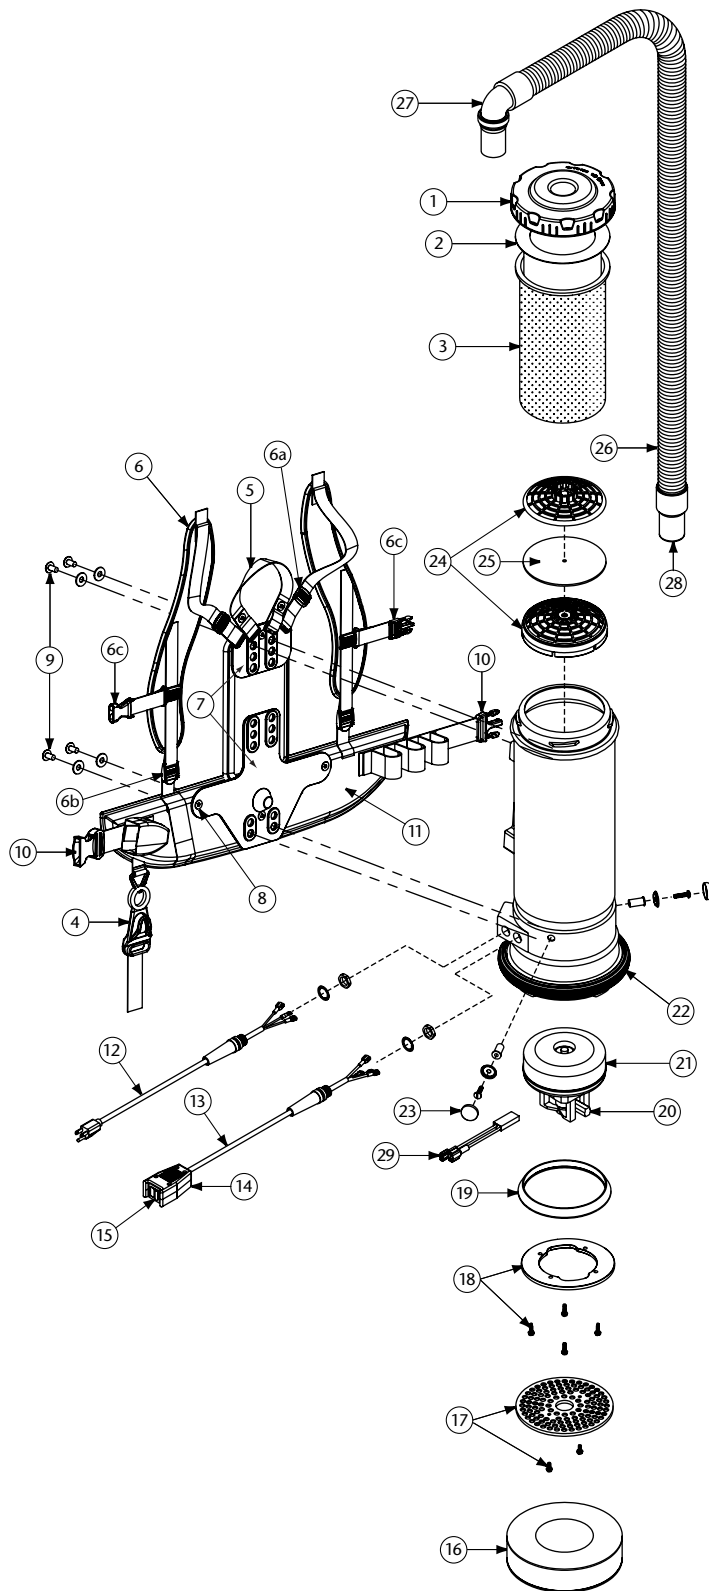

QUARTERVAC PARTS

No.	Product Name	Qty	List Price
1	104273 Twist Cap (Black)	1 ea.	\$27.48
2	100431 496 Sq. In. Intercept Micro Filter	10/pk	15.29
3	100564 Micro Cloth Filter	1 ea.	23.29
4	102604 Schulte Cord Holder	1 ea.	8.35
5	101737 Carry Handle w/Rivet and Washer Set	1 set	8.13
6	100356 Shoulder Strap Assembly (includes: #6a, 6b, 6c)	1 set	16.24
6a	100358 Shoulder Strap Plastic Adjustment Buckle (Top)	1 ea.	.94
6b	100357 Shoulder Strap Plastic Adjustment Buckle (Bottom)	1 ea.	.94
6c	103627 Sternum Strap Buckles (Latch and Keeper)	1 set	2.00
7	105046 Backplate (includes: #8)	1 ea.	24.99
8	100375 Barrel Nut Connection Set for Backplate (Replacement)	1 set	5.62
9	100716 Backplate (Black) Connection Set: 4 Screws w/Washers	1 set	12.49
10	106719 Waist Belt Keeper and Latch	1 ea.	11.32
11	100359 Waist Belt (includes: #10)	1 ea.	37.47
	100354 Strap Assembly Complete (includes: #6, 11)	1 set	49.97
	103166 Backplate (Black) System Complete (includes: #5, 6, 7, 9, 11)	1 set	62.46
12	100641 Power Cord (18" 14/3) Assembly	1 set	18.12
13	101714 Switch Cord w/Crimps	1 set	15.50
	101610 Switch Cord Assembly (includes: #13, 14, 15)	1 ea.	34.98
14	101472 Switch Box w/Velcro and New Lamb Switch	1 set	22.48
15	106066 On/Off Switch (must use with 106287)	1 ea.	6.80
	106287 Switch Box w/Velcro and Screws	1 ea.	16.77
16	100698 Sound Muffler	1 ea.	22.99
17	100352 Plastic Air Diffuser w/Screw Set: 2 Screws	1 set	10.62
18	100335 Motor Compression Ring w/Screws	1 set	10.62
	100378 Compression Ring Screws: 4 Screws	1 set	2.81
19	100014 Tetraseal	1 ea.	11.25
20	105697 Carbon Brush Set (Domel Motor)	1 set	19.98
	101531 Carbon Brush Set (Ametek Motor) (116309-00)	1 set	19.98
	106904 Carbon Brush Set (Ametek Motor) (122157-00)	1 set	19.98
21	100422 Motor/Fan (120 V) w/Crimps (116309-00)	1 ea.	76.15
	100379 Motor Ground Wire Clamp Set w/Screws	1 set	5.62
	100380 Motor Crimp Set: 4 Female, 4 Male, Ground Crimp Connector	1 set	9.99
22	100586 Bottom Bumper	1 set	6.88
23	100368 Motor Mounting System Set: 3 Well Nuts, 3 Bolts, 3 Washers, 3 Covers	1 set	12.49
24	100030 Dome Filter w/Foam Media	1 ea.	7.50
	100343 Foam Filter Media for Dome Filter	1 ea.	1.26
	101220 High Filtration Disk (optional)	2/pk	10.09
26	103048 Static-Dissipating Hose (Black) w/Cuffs 1 1/2"	1 ea.	23.74
27	101928 Replacement Double Swivel Elbow Cuff (Black) 1 1/2"	1 ea.	8.63
28	100694 Replacement Swivel Cuff (Black) 1 1/2"	1 ea.	5.13
29	103476 Thermal Protector	1 ea.	13.70
	101678 50' Extension Cord (Not Shown)	1 ea.	31.05