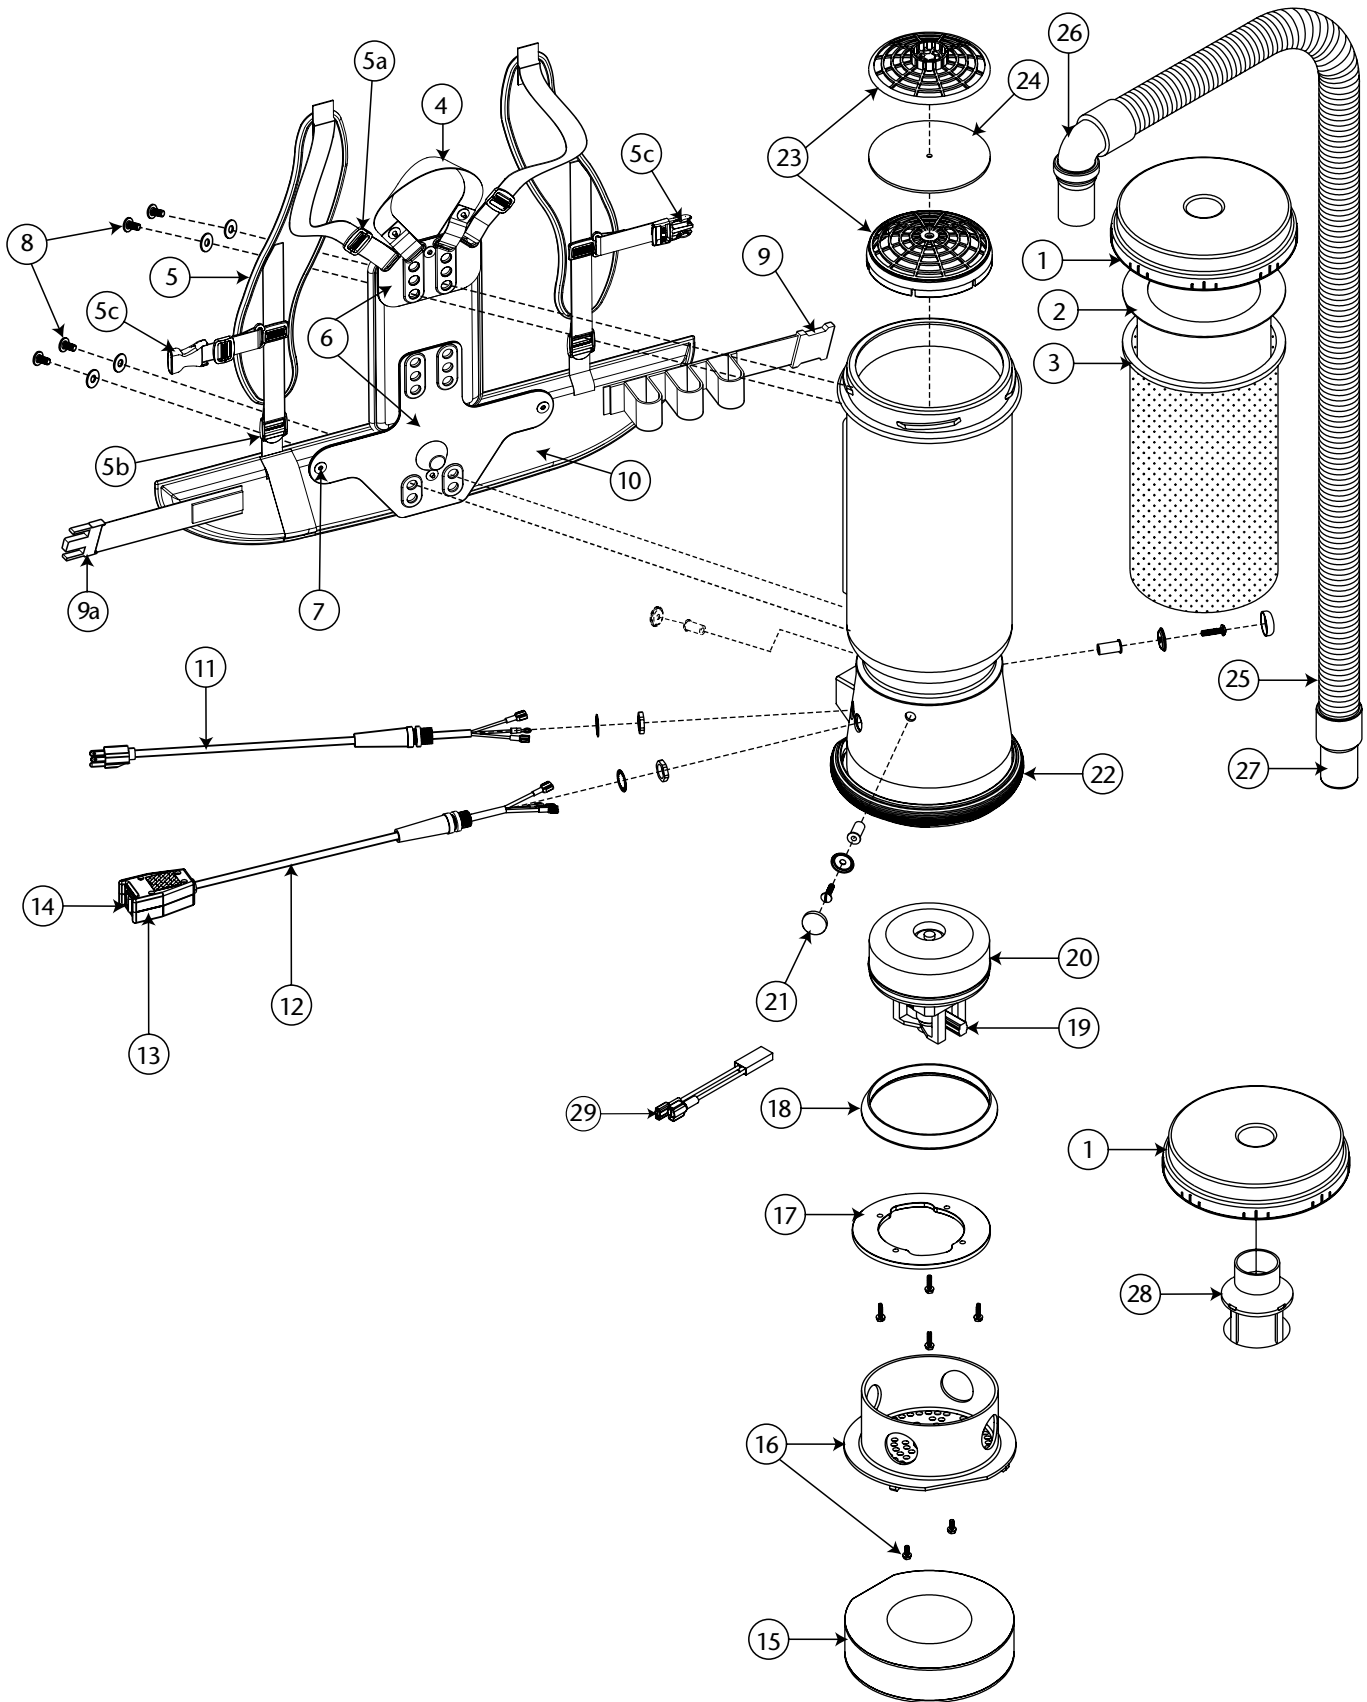

# SUPER COACHVAC & COACHVAC PARTS

No.	Product Name	Qty	List Price
1	100197 Twist Cap (Purple)	1 ea.	\$ 30.03
2	100331 698 Sq. In. Intercept Micro Filter	10/pk	20.00
3	100565 Micro Cloth Filter	1 ea.	26.57
4	101737 Carry Handle w/Rivet and Washer Set	1 set	7.51
5	100356 Shoulder Strap Assembly (includes: #5a, 5b, 5c)	1 set	15.02
5a	100358 Shoulder Strap Plastic Adjustment Buckle (Top)	1 ea.	.87
5b	100357 Shoulder Strap Plastic Adjustment Buckle (Bottom)	1 ea.	.87
5c	103627 Sternum Strap Buckles (Latch and Keeper)	1 set	1.85
6	105046 Backplate (includes: #7)	1 ea.	23.10
7	100375 Barrel Nut Connection Set for Backplate (Replacement)	1 set	5.20
8	100716 Backplate (Black) Connection Set: 4 Screws w/Washers	1 set	11.55
9	103963 Waist Belt Keeper	1 ea.	6.36
9a	100364 Waist Belt Latch	1 ea.	6.36
10	100359 Waist Belt (includes: #9, 9a)	1 ea.	34.65
	100354 Strap Assembly Complete (includes: #5, 5a, 5b, 5c, 9, 9a)	1 set	46.20
	103166 Backplate (Black) System Complete (includes: #4, 5, 5a, 5b, 5c, 6, 7, 8, 9, 9a)	1 set	57.75
11	100641 Power Cord (18" 16/3) Assembly	1 set	16.75
12	101610 Switch Cord Assembly (includes: #12, 13, 14)	1 set	32.34
	101717 220V Switch Cord Assembly (includes: #12, 13, 14)	1 ea.	32.34
13	101472 Switch Box w/Velcro and New Lamb Switch	1 set	20.79
	101714 Switch Cord w/Crimps	1 ea.	11.55
14	106066 On/Off Switch (must use with #106287)	1 ea.	6.29
	106287 Switch Box w/Velcro and Screws	1 ea.	15.50
15	100597 Sound Muffler	1 ea.	20.79
16	105044 Motor Shroud Cover w/Screw Set: 2 Screws	1 set	19.80
17	100335 Motor Compression Ring w/Screws	1 set	9.82
	100378 Compression Ring Screw Set: 4 Screws	1 set	2.60
18	100014 Tetraseal	1 ea.	10.40
19	105697 Carbon Brush Set for CoachVac Motor (Domel Motor)	1 set	18.48
	100424 Carbon Brush Set for CoachVac Motor (Ametek Motor)	1 set	15.02
	105164 Carbon Brush Set for Super CoachVac Motor (Domel Motor)	1 set	18.48
	101720 Carbon Brush Set for Super CoachVac Motor (Ametek Motor)	1 set	18.48
20	105720 Motor/Fan (120 V) w/Crimps for CoachVac (Domel Motor)	1 ea.	79.70
	100420 Motor/Fan (220 V) w/Crimps for CoachVac (Ametek Motor)	1 ea.	86.63
	105162 Motor/Fan (120V) w/Crimps for Super CoachVac (Domel Motor)	1 ea.	103.95
	100324 Motor/Fan (220 V) w/Crimps for Super CoachVac (Ametek Motor)	1 ea.	116.08
	100379 Motor Ground and Wire Clamp Set w/Screws	1 set	5.20
	100380 Motor Crimp Set: 5 Female, 3 Male, Ground Crimp Connector	1 set	9.24
21	100368 Motor Mounting System Set: 3 Well Nuts, 3 Bolts, 3 Washers, 3 Covers	1 set	11.55
22	100586 Bottom Bumper	1 ea.	6.36
23	100030 Dome Filter w/Foam Media	1 ea.	6.93
24	100343 Foam Filter Media for Dome Filter	1 ea.	1.16
	101220 High Filtration Disk (optional)	2/pk	9.70
25	103048 Static-Dissipating Hose w/Cuffs (Black)	1 ea.	21.95
26	101928 Replacement Double Swivel Elbow Cuff (Black)	1 ea.	7.98
27	100694 Replacement Swivel Cuff (Black) 1½"	1 ea.	4.20
28	101543 Filter Guard (Optional)	1 ea.	8.67
29	103476 Thermal Protector	1 ea.	12.67
	101678 50' Extension Cord (Not Shown)	1 ea.	22.00