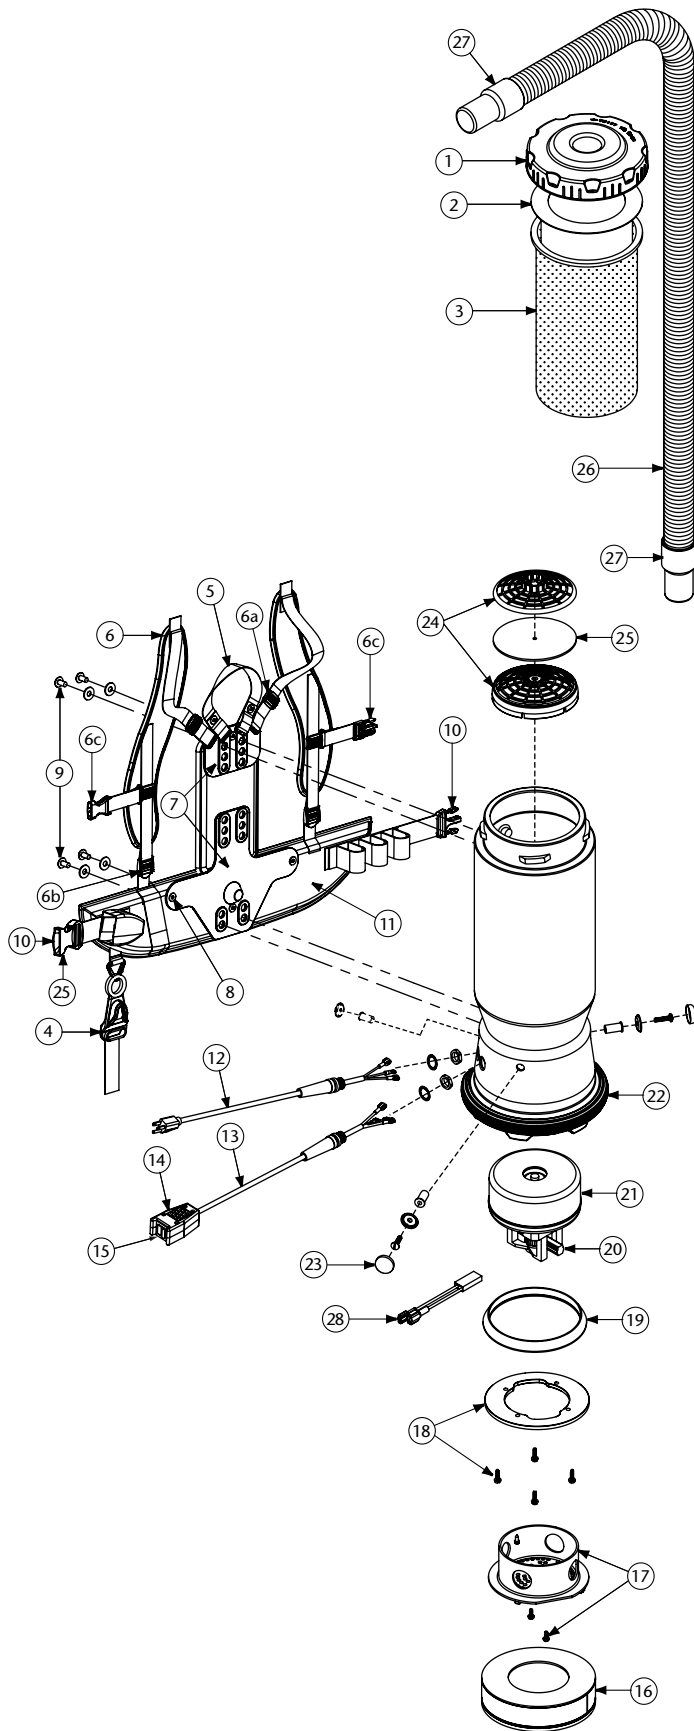

# PROVAC BP/AVIATIONVAC PARTS

No.	Product Name	Qty	List Price
1	104273 Twist Cap (Black)	1 ea.	\$27.48
2	100431 496 Sq. In. Intercept Micro Filter	10/pk	15.29
3	100564 Micro Cloth Filter	1 ea.	23.29
4	102604 Schulte Cord Holder	1 ea.	8.35
5	101737 Carry Handle w/Rivet and Washer Set	1 set	8.13
6	100356 Shoulder Strap Assembly (includes: #6a, 6b, 6c)	1 set	16.24
6a	100358 Shoulder Strap Plastic Adjustment (Top)	1 ea.	.94
6b	100357 Shoulder Strap Plastic Adjustment (Bottom)	1 ea.	.94
6c	103627 Sternum Strap Buckles (Latch and Keeper)	1 set	2.00
7	105046 Backplate (includes: #8)	1 ea.	24.99
8	100375 Barrel Nut Connection Set for Backplate (Replacement)	1 set	5.62
9	100716 Backplate (Black) Connection Set: 4 Screws w/Washers	1 set	12.49
10	106719 Waist Belt Keeper and Latch	1 ea.	11.32
11	100359 Waist Belt (includes: #10)	1 ea.	37.47
	100354 Strap Assembly Complete (includes: #6, 11)	1 set	49.97
	103166 Backplate System Complete (includes: #4, 5, 6, 7, 9, 11)	1 set	62.46
12	100641 Power Cord (18" 14/3) Assembly	1 set	18.12
13	101610 Switch Cord Assembly Complete (includes: #14, 15)	1 set	34.98
	101714 Switch Cord w/Crimps	1 ea.	15.50
	101715 Switch Cord w/Crimps (AviationVac)	1 ea.	15.50
	101717 Switch Cord Assembly Complete w/Switch and Box (AviationVac)	1 ea.	34.98
14	101472 Switch Box w/Velcro and New Lamb Switch	1 set	22.48
15	106066 On/Off Switch (Must be Used with 106287)	1 ea.	6.80
	106287 Switch Box w/Velcro and Screws	1 ea.	16.77
16	105800 Sound Muffler	1 ea.	22.99
17	105044 Motor Shroud Cover with Screws (2 Screws)	1 set	21.41
18	100335 Motor Compression Ring w/Screws	1 set	10.62
	100378 Compression Ring Screw Set: 4 Screws	1 set	2.81
19	100014 Tetraseal	1 ea.	11.25
20	105697 Carbon Brush Set for ProVac BP Motor (Domel Motor)	1 set	19.98
	100424 Carbon Brush Set for ProVac BP Motor (Ametek Motor) (116311-00)	1 set	16.24
	106904 Carbon Brush Set (Ametek Motor) (122157-00)	1 set	19.98
	100173 Carbon Brush Set for 400 Hz Motor (AviationVac)	1 set	72.00
21	100422 Motor/Fan (120 V) w/Crimps for ProVac BP	1 ea.	76.15
	100171 Motor/Fan w/Rectifier and Crimps (400Hz) (ProVac BP/AviationVac)	1 set	157.00
	100174 Motor Rectifier (ProVac BP/AviationVac)	1 ea.	27.48
	100379 Motor Ground Connection and Wire Clamp Set w/Screws	1 set	5.62
	100380 Motor Crimp Set: 4 Female, 4 Male, Ground Crimp Connector	1 set	9.99
22	100586 Bottom Bumper	1 ea.	6.88
23	100368 Motor Mounting System Set: 3 Well Nuts, 3 Bolts, 3 Washers, 3 Covers	1 set	12.49
24	100030 Dome Filter w/Foam Media	1 ea.	7.50
25	100343 Foam Filter Media for Dome Filter	1 ea.	1.26
	101220 High Filtration Disk (Optional)	2/pk	10.09
26	100505 Static-Dissipating Hose (Black) w/Cuffs 1 1/2"	1 ea.	24.93
	103237 Static-Dissipating Hose (AviationVac) 1 1/4" (Black)	1 ea.	24.93
27	100694 Replacement Swivel Cuff (Black) 1 1/2"	1 ea.	5.13
	102715 Replacement Double Swivel Elbow Cuff 1 1/4" (Black) (AviationVac)	1 ea.	8.99
	103279 Replacement Swivel Cuff 1 1/4" (Black)(AviationVac)	1 ea.	6.37
28	103476 Thermal Protector	1 ea.	13.70
	101678 50' Extension Cord (Not Shown)	1 ea.	31.05