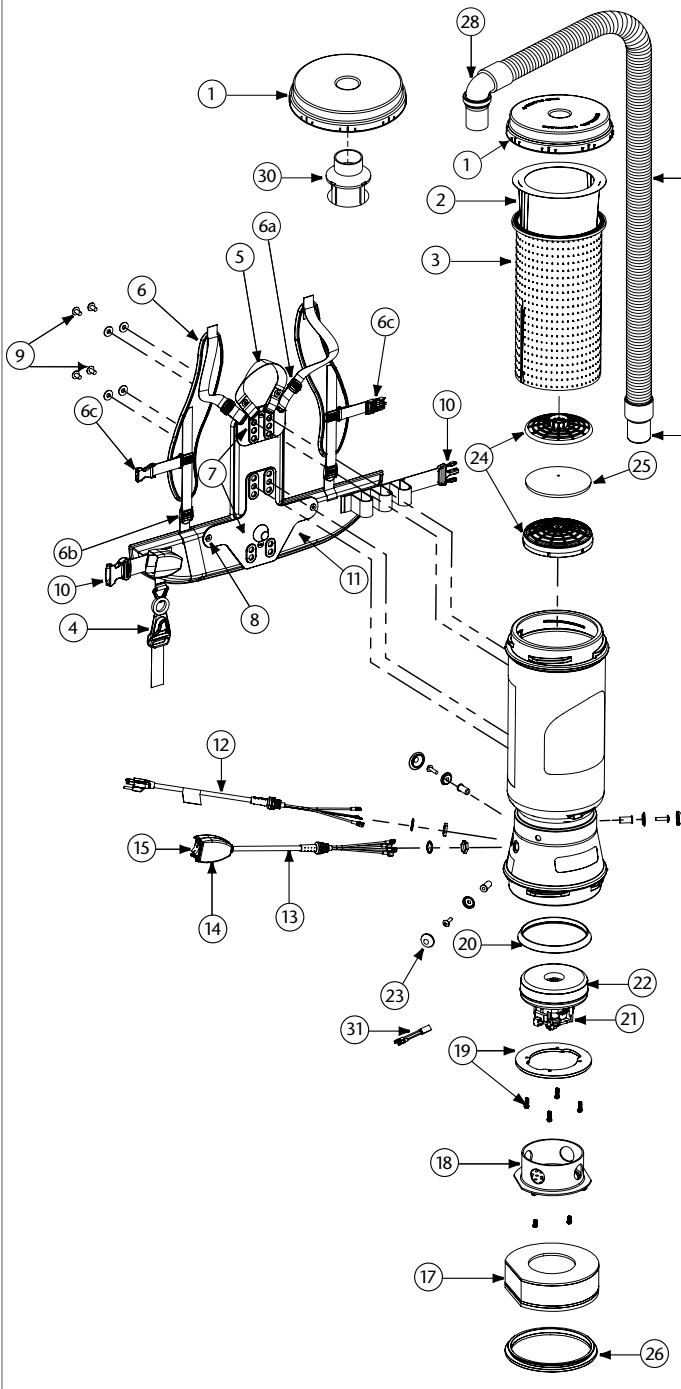

MEGAVAC PARTS

No.	Product Name	Qty	List Price
1	100320 Twist Cap (Black)	1 ea.	\$32.48
2	100331 698 Sq. In. Intercept Micro Filter	10/pk	20.39
3	100565 Micro Cloth Filter	1 ea.	28.19
4	102604 Schulte Cord Holder	1 ea.	8.35
5	101737 Carry Handle w/Rivet and Washer Set	1 set	8.13
6	100356 Shoulder Strap Assembly (includes: #6a, 6b, 6c)	1 set	16.24
6a	100358 Shoulder Strap Plastic Adjustment Buckle (Top)	1 ea.	.94
6b	100357 Shoulder Strap Plastic Adjustment Buckle (Bottom)	1 ea.	.94
6c	103627 Sternum Strap Buckles (Latch and Keeper)	1 set	2.00
7	105046 Backplate (includes: #8)	1 ea.	24.99
8	100375 Barrel Nut Connection Set for Backplate (Replacement)	1 set	5.62
9	100374 Backplate Connection Set: 4 Screws w/Washers, Stand Offs	1 set	12.49
10	106719 Waist Belt Keeper and Latch	1 ea.	11.32
11	100359 Waist Belt (includes: #10)	1 ea.	37.47
	100354 Strap Assembly Complete (includes: #6, 11)	1 set	49.97
	103166 Backplate System Complete (includes: #5, 6, 7, 9, 11)	1 set	62.46
12	100641 Power Cord (18" 14/3) Assembly	1 set	18.12
13	101610 Switch Cord Assembly (includes: #14,15)	1 set	34.98
	101714 Switch Cord w/Crimps	1 ea.	15.50
14	101472 Switch Box w/Velcro and New Lamb Switch	1 set	22.48
15	106066 On/Off Switch (must use with #106287)	1 ea.	6.80
	106287 Switch Box w/Velcro and Screws	1 ea.	16.77
16	105070 Bottom Twist Cap (Black)	1 ea.	37.47
17	100597 Sound Muffler	1 ea.	22.99
18	105044 Motor Shroud Cover w/Screws	1 set	21.41
19	100335 Motor Compression Ring w/Screws	1 set	10.62
	100378 Compression Ring Screw Set: 4 Screws	1 set	2.81
20	100014 Tetraseal	1 ea.	11.25
21	105164 Carbon Brush Set for MegaVac Motor (Domel Motor)	1 set	19.98
	101720 Carbon Brush Set for MegaVac Motor (Ametek Motor)	1 set	19.98
22	105162 Motor/Fan (120V) w/Crimps for MegaVac	1 set	112.42
	100379 Motor Ground and Wire Clamp Set w/Screws	1 set	5.62
	100380 Motor Crimp Set: 4 Female, 4 Male, Ground Crimp Connector	1 set	9.99
23	100368 Motor Mounting System Set: 3 Well Nuts, 3 Bolts, 3 Washers, 3 Covers	1 set	12.49
24	100030 Dome Filter w/Foam Media	1 ea.	7.50
25	100343 Foam Filter Media for Dome Filter	1 ea.	1.26
	101220 High Filtration Disk (optional)	2/pk	10.09
26	104998 Bottom Twist Cap Gasket	1 ea.	8.74
27	103048 Static-Dissipating Hose w/Cuffs (Black)	1 ea.	23.74
28	101928 Replacement Double Swivel Elbow Cuff (Black)	1 ea.	8.63
29	100694 Replacement Swivel Cuff (Black) 1 1/2"	1 ea.	5.13
30	101543 Filter Guard (Optional)	1 ea.	9.02
31	103476 Thermal Protector	1 ea.	13.70
	101678 50' Extension Cord (Not Shown)	1 ea.	31.05