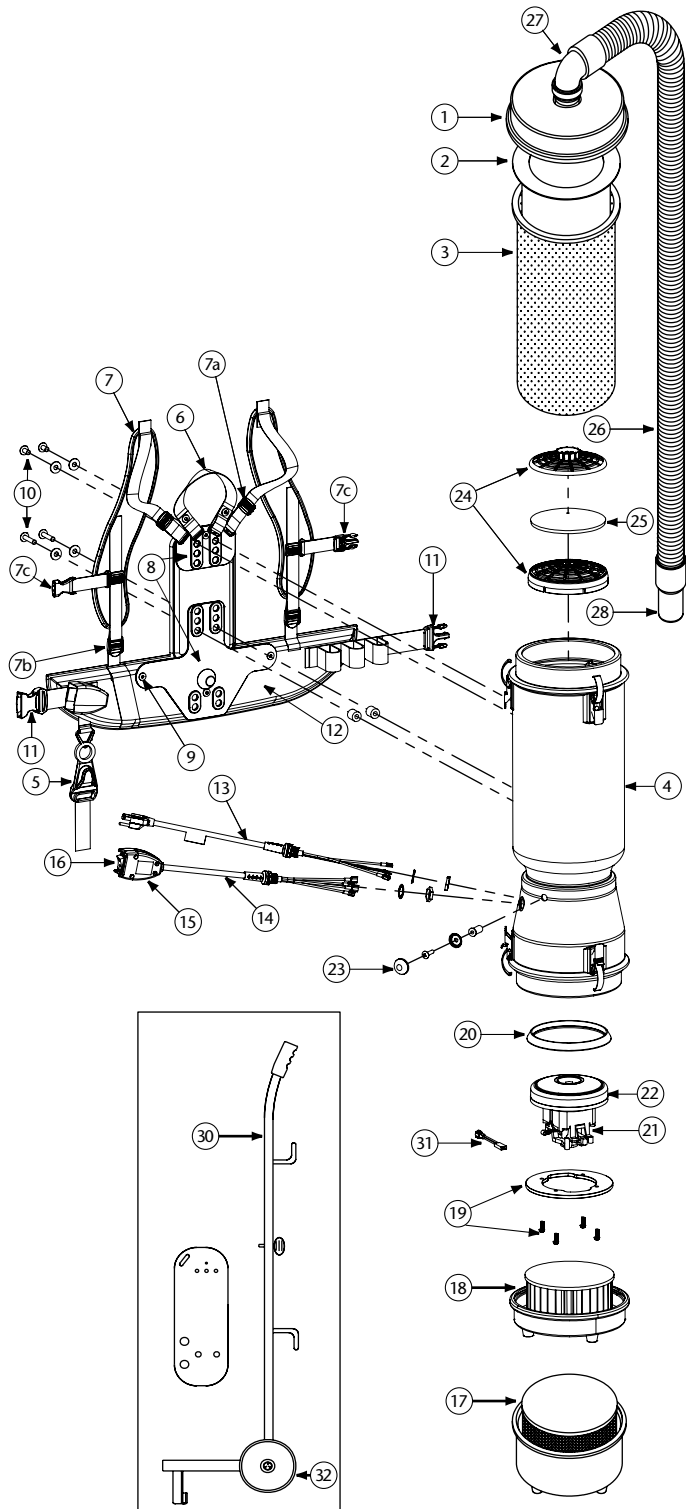

LINEVACER PARTS

No.	Product Name	Qty	List Price
1	104276 Latch Cap w/Cuff (Black)	1 ea.	\$36.85
2	100291 698 Sq. In. Intercept Micro Filter	10/pk	30.49
3	100565 Micro Cloth Filter	1 ea.	28.19
4	100286 Top or Bottom Cap Latch Set: 3 Latches, 3 Locks w/6 Fastening Rivets, 6 Washers	1 set	24.74
5	102604 Schulte Cord Holder	1 ea.	8.35
6	101737 Carry Handle w/Rivet and Washer Set	1 set	8.13
7	100356 Shoulder Strap Assembly (includes: #7a, 7b, 7c)	1 set	16.24
7a	100358 Shoulder Strap Plastic Adjustment (Top)	1 ea.	.94
7b	100357 Shoulder Strap Plastic Adjustment (Bottom)	1 ea.	.94
7c	103627 Sternum Strap Buckles (Latch and Keeper)	1 set	2.00
8	105046 Backplate (includes: #9)	1 ea.	24.99
9	100375 Barrel Nut Connection Set for Backplate (Replacement)	1 set	5.62
10	100374 Backplate Connection Set: 4 Screws w/Washers, Stand Offs	1 set	12.49
11	106719 Waist Belt Keeper and Latch	1 ea.	11.32
12	100359 Waist Belt (includes: #11)	1 ea.	37.47
	100354 Strap Assembly Complete (includes: #7, 12)	1 set	49.97
	103166 Backplate System Complete (includes: #6, 7, 8, 10, 12)	1 set	62.46
13	100641 Power Cord (18" 14/3) Assembly Complete	1 set	18.12
	100299 15' Cart power Supply Cord Complete w/Crimps (100279, 100282)	1 set	39.99
14	101610 Switch Cord Assembly 120V (includes: #14, 15, 16)	1 set	34.98
	101714 Switch Cord w/Crimps	1 ea.	15.50
	101716 18" Switch Cord Assembly Complete 120V	1 set	37.47
15	101472 Switch Box w/Velcro and New Lamb Switch	1 set	22.48
	101718 Switch Box w/Belt Clip (for cart) (100279, 100282)	1 set	24.99
16	106066 On/Off Switch (must use with #106287)	1 ea.	6.80
	106287 Switch Box w/Velcro and Screws	1 ea.	16.77
17	104275 ULPA Filter Assembly Complete w/Bottom Cap (100280, 100282)	1 set	299.50
18	104274 HEPA Filter Assembly Complete w/Bottom Cap (100277, 100279)	1 set	231.09
19	100335 Motor Compression Ring w/Screws	1 set	10.62
	100378 Compression Ring Screw Set: 4 Screws	1 set	2.81
20	100014 Tetraseal	1 ea.	11.25
21	105697 Carbon Brush Set (Domel Motor)	1 set	19.98
	100424 Carbon Brush Set (Ametek Motor) (116311-00)	1 set	16.24
	106904 Carbon Brush Set (Ametek Motor) (122157-00)	1 set	19.98
22	100422 Motor/Fan (120 V) w/Crimps (Ametek Motor)	1 ea.	76.15
	100380 Motor Crimp Set: 4 female, 4 Male and a Ground Crimp Connector	1 set	9.99
	100379 Motor Ground, Wire Clamp Set w/Screws	1 set	5.62
23	100368 Motor Mounting System Set: 3 Well Nuts, 3 Bolts, 3 Washers, 3 Covers	1 set	12.49
24	100030 Dome Filter w/Foam Media	1 ea.	7.50
25	100343 Foam Filter Media for Dome Filter	1 ea.	1.26
26	103048 Static-Dissipating Hose w/Cuffs (Black)	1 ea.	23.74
27	101928 Replacement Double Swivel Elbow Cuff (Black)	1 ea.	8.63
28	100694 Replacement Swivel Cuff (Black) 1 1/2"	1 ea.	5.13
29	100718 Cart Plate for Cart Assembly	1 ea.	20.61
30	100287 LineVac Cart Assembly Complete	1 set	226.00
31	103476 Thermal Protector	1 ea.	13.70
32	100965 Cart Wheel (each)	1 ea.	16.59
	101678 50' Extension Cord (Not Shown)	1 ea.	31.05