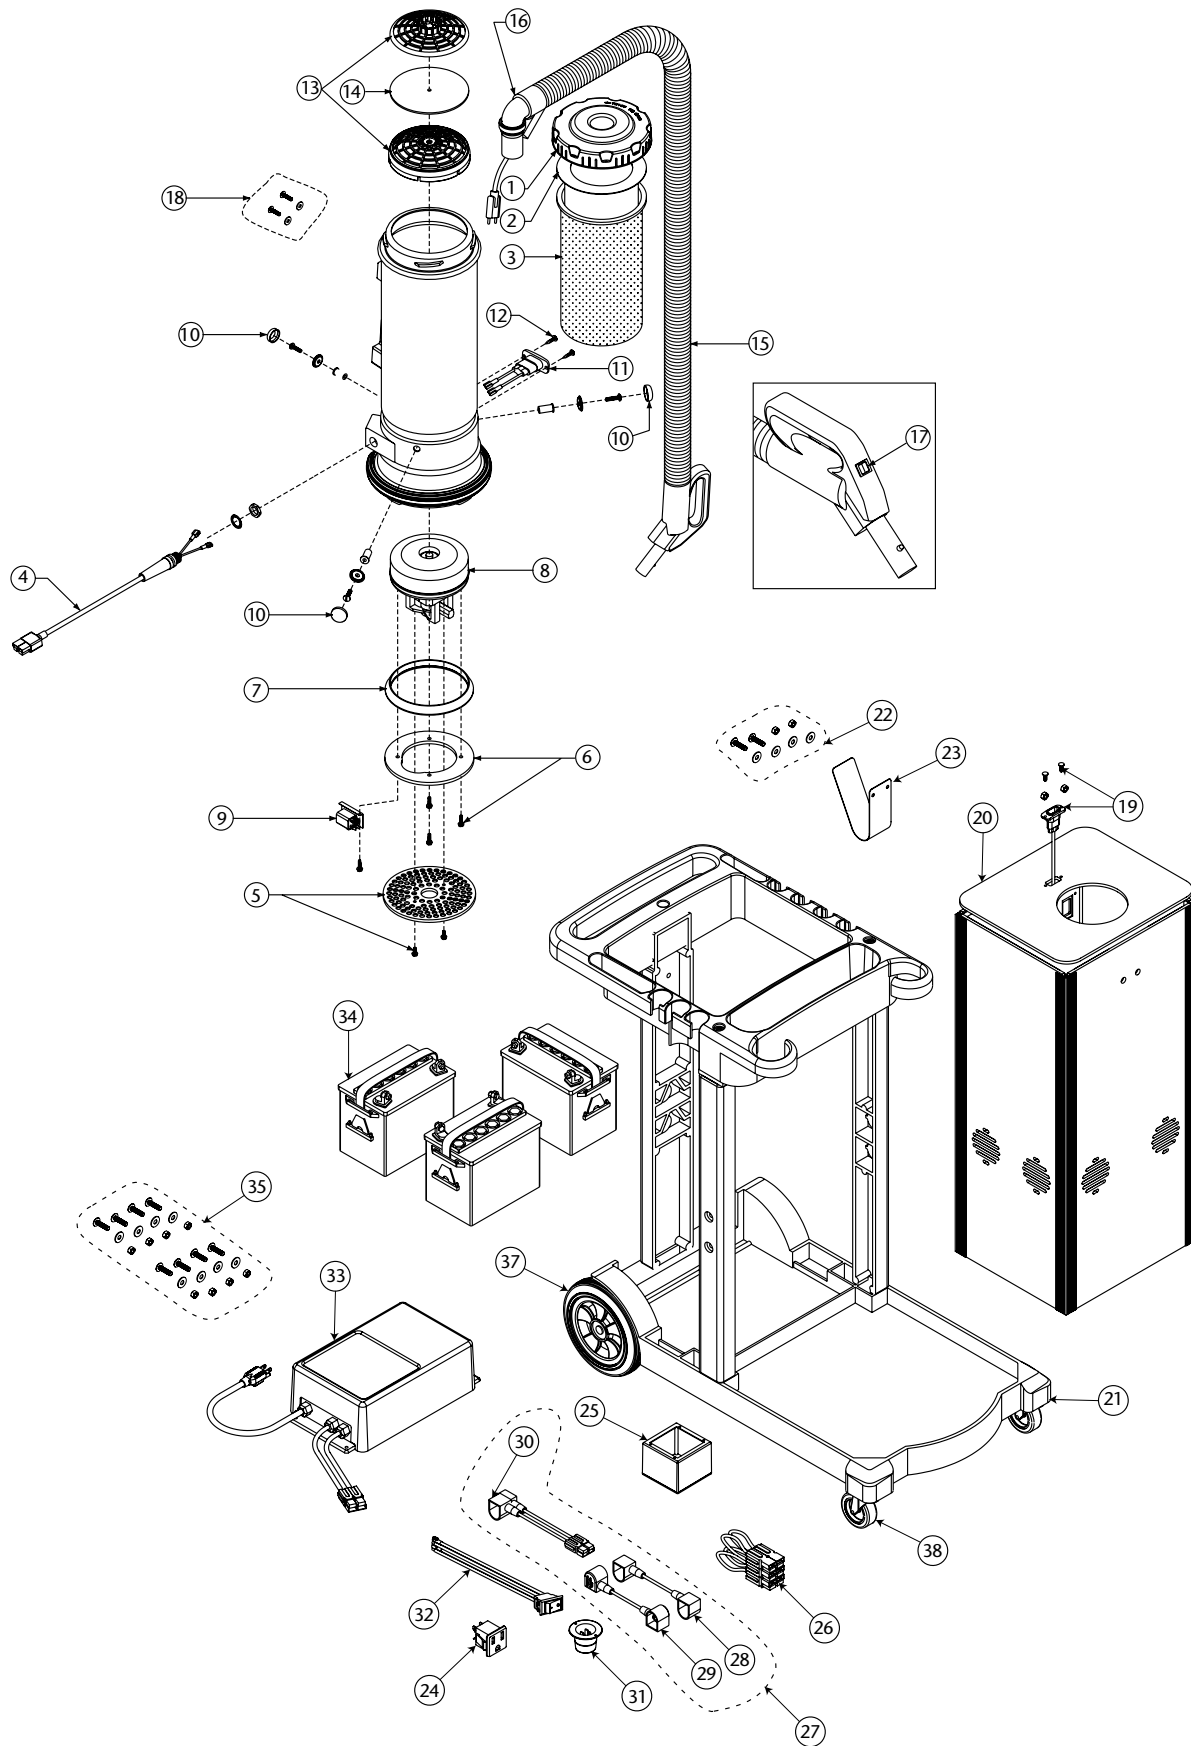

GOCARTVAC PARTS

GOCARTVAC PARTS

No.	Product Name	Qty	List Price
1	104273 Twist Cap (Black)	1 ea.	\$25.41
2	100431 496 Sq. In. Intercept Micro Filter	10/pk	15.00
3	100564 Micro Cloth Filter	1 ea.	21.95
4	106282 Power Cord Replacement, Complete	1 ea.	58.00
5	100352 Plastic Diffuser w/Connection Screw Set (2 screws)	1 set	9.82
6	100335 Compression Ring w/Connection Screws	1 set	9.82
	100378 Compression Ring Connection Screws	1 set	2.60
7	100014 Tetraseal	1 ea.	10.40
	103731 Carbon Brush Set for 36V motor	1 set	16.40
8	103732 36V Motor w/Crimps, Replacement	1 set	180.00
	103617 Complete 36V Motor Assembly w/Seal, Compression Ring and Relay (includes: #6, 7, 8, 9)	1 set	220.00
9	105496 Battery Control Module	1 ea.	70.00
10	100368 Motor Mounting System Set	1 set	11.55
11	103916 Receptacle, 2-Wire w/Crimps	1 ea.	6.20
12	104272 Receptacle Screw Set	1 set	2.00
13	100030 Dome Filter w/Foam Media	1 ea.	6.93
14	100343 Foam Filter Media for Dome Filter	1 ea.	1.16
	101220 High Filtration Disk (Optional) (2 pack)	2/pk	9.70
15	103623 Electrified Hose, 1¼" x 20' Long, 2-Wire	1 ea.	188.20
16	102715 Replacement Swivel Elbow Cuff, Black	1 ea.	12.00
17	103909 Momentary Switch	1 ea.	12.00
18	106284 Kit, Vacuum Attachment Hardware for Cart	1 ea.	2.50
19	106219 Kit, Power Receptacle Cord	1 set	13.25
20	106211 Box, Sound w/Corner Rails	1 set	345.00
21	106213 Cart Assembly	1 ea.	375.00
22	106214 Kit, Mounting Hardware	1 set	15.25
23	103718 Hose Wrap, Blk	1 ea.	7.00
24	106241 Kit, Receptacle for Box Assembly	1 ea.	8.50
25	106215 Kit, Box Assembly	1 set	112.00
26	106277 Harness, Charging w/Connectors	1 ea.	75.00
27	106216 Kit, Battery Wiring Harness	1 set	80.00
28	106280 Lead, Wire, Battery, Fusible Link, Replacement #8AWG, w/Terminals	1 ea.	30.00
29	106279 Lead, Wire, Battery, Red, #8AWG, w/Terminals	1 ea.	22.00
30	106278 Harness, Battery	1 ea.	48.00
31	106217 Kit, Receptacle	1 set	53.00
32	106281 Switch Assembly w/Crimps	1 ea.	35.00
33	106218 Kit, Charger, 36V, 18.5A, w/Terminals	1 ea.	650.00
34	106276 Battery, Lead Acid, 12V, 37AH	1 ea.	240.00
35	106283 Kit, Attachment Hardware for Charger and Box Assembly	1 ea.	2.50
36	103476 Thermal Protector	1 ea.	12.67
37	106297 Wheel Set, Rear	1 set	95.00
38	106298 Wheel Set, Front	1 ea.	22.00
	101678 50' Extension Cord (Not Shown)	1 ea.	22.00