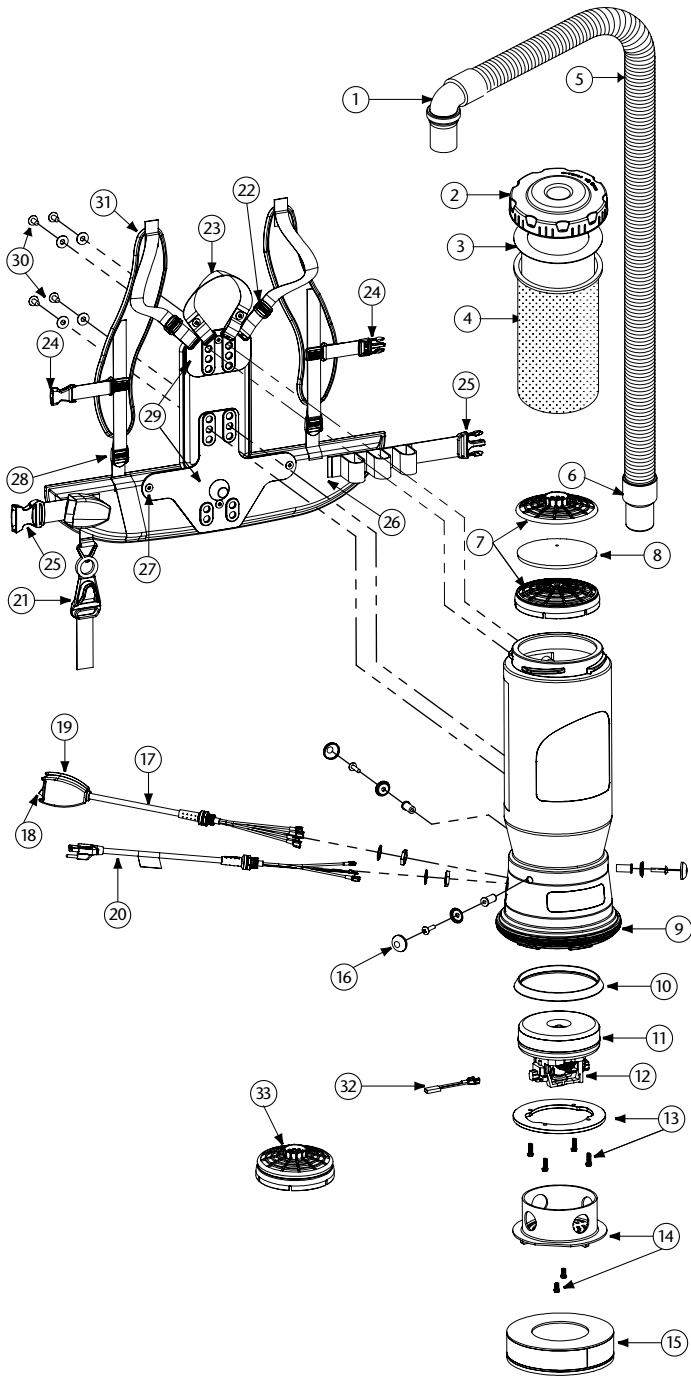

SUPER QUARTERVAC/SUPER QUARTERVAC HEPA PARTS

| No. | Product Name | Qty | List Price |
|-----|---|-------|------------|
| 1 | 101928 Replacement Double Swivel Elbow Cuff (Black) 1 1/2" | 1 ea. | \$ 8.63 |
| 2 | 106073 Twist Cap (Purple) | 1 ea. | 27.48 |
| 3 | 100431 496 Sq. In. Intercept Micro Filter | 10/pk | 15.29 |
| 4 | 100564 Micro Cloth Filter | 1 ea. | 23.29 |
| 5 | 103048 Static-Dissipating Hose (Black) w/Cuffs 1 1/2" | 1 ea. | 23.74 |
| 6 | 100694 Replacement Swivel Cuff (Black) 1 1/2" | 1 ea. | 5.13 |
| 7 | 100030 Dome Filter w/Foam Media | 1 ea. | 7.50 |
| 8 | 100343 Foam Filter Media for Dome Filter | 1 ea. | 1.26 |
| | 101220 High Filtration Disk (optional) | 2/pk | 10.09 |
| 9 | 100586 Bottom Bumper | 1 set | 6.88 |
| 10 | 100014 Tetraseal | 1 ea. | 11.25 |
| 11 | 105162 Motor/Fan (120 V) w/Crimps | 1 ea. | 112.42 |
| | 100379 Motor Ground Wire Clamp Set w/Screws | 1 set | 5.62 |
| | 100380 Motor Crimp Set: 4 Female, 4 Male, Ground Crimp Connector | 1 set | 9.99 |
| 12 | 105164 Carbon Brush Set (Dome) | 1 set | 19.98 |
| | 101720 Carbon Brush Set (Ametek) | 1 set | 19.98 |
| 13 | 100335 Motor Compression Ring w/Screws | 1 set | 10.62 |
| | 100378 Compression Ring Screws: 4 Screws | 1 set | 2.81 |
| 14 | 105044 Motor Shroud Cover w/Screws: 2 Screws | 1 set | 21.41 |
| 15 | 105800 Sound Muffler | 1 ea. | 22.99 |
| 16 | 100368 Motor Mounting System Set: 3 Well Nuts, 3 Bolts, 3 Washers, 3 Covers | 1 set | 12.49 |
| 17 | 101714 Switch Cord w/Crimps | 1 set | 15.50 |
| | 101610 Switch Cord Assembly (includes: #17, 18, 19) | 1 ea. | 34.98 |
| 18 | 106066 On/Off Switch (must use with #106287) | 1 ea. | 6.80 |
| 19 | 101472 Switch Box w/Velcro and New Lamb Switch | 1 set | 22.48 |
| | 106287 Switch Box w/Velcro and Screws | 1 ea. | 16.77 |
| 20 | 100641 Power Cord (18" 14/3) Assembly | 1 set | 18.12 |
| 21 | 102604 Schulte Cord Holder | 1 ea. | 8.35 |
| 22 | 100358 Shoulder Strap Plastic Adjustment Buckle (Top) | 1 ea. | .94 |
| 23 | 101737 Carry Handle w/Rivet and Washer Set | 1 set | 8.13 |
| 24 | 103627 Sternum Strap Buckles (Latch and Keeper) | 1 set | 2.00 |
| 25 | 106719 Waist Belt Keeper and Latch | 1 ea. | 11.32 |
| 26 | 100359 Waist Belt (includes: #25) | 1 ea. | 37.47 |
| 27 | 100375 Barrel Nut Connection Set for Backplate (Replacement) | 1 set | 5.62 |
| 28 | 100357 Shoulder Strap Plastic Adjustment Buckle (Bottom) | 1 ea. | .94 |
| 29 | 105046 Backplate (includes: #27) | 1 ea. | 24.99 |
| | 103166 Backplate System Complete (includes: #23, 26, 29, 30, 31) | 1 set | 62.46 |
| 30 | 100716 Backplate (Black) Connection Set: 4 Screws w/Washers | 1 set | 12.49 |
| 31 | 100356 Shoulder Strap Assembly (includes: #22, 24, 28) | 1 set | 16.24 |
| | 100354 Strap Assembly Complete (includes: #26, 31) | 1 set | 49.97 |
| 32 | 103476 Thermal Protector | 1 ea. | 13.70 |
| 33 | 106526 Replacement HEPA Dome Filter | 1 ea. | 10.29 |
| | 101678 50' Extension Cord (Not Shown) | 1 ea. | 31.05 |