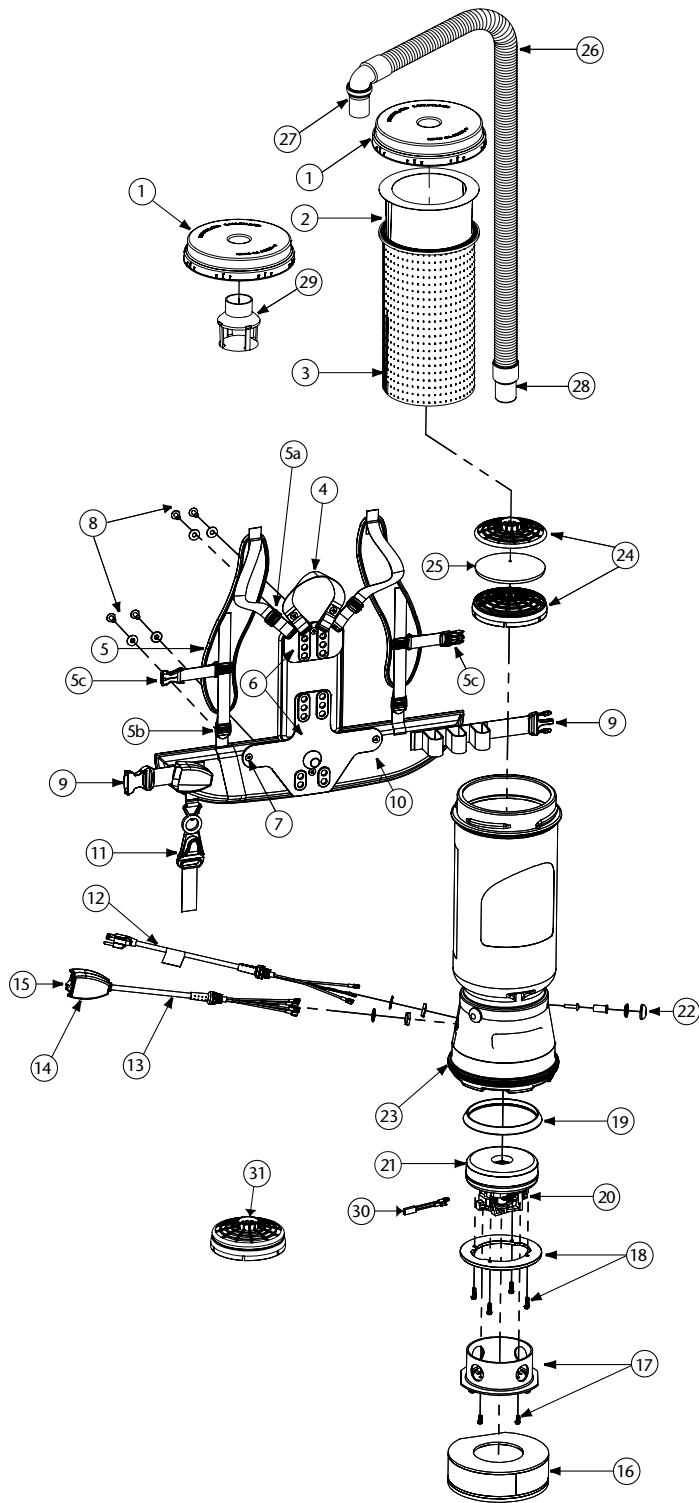

# SUPER COACHVAC/SUPER COACHVAC HEPA/COACHVAC PARTS

No.	Product Name	Qty	List Price
1	100197 Twist Cap (Purple) (SCV and SCV HEPA only)	1 ea.	\$ 32.48
	100320 Twist Cap (Black) (CoachVac only)	1 ea.	32.48
2	100331 698 Sq. In. Intercept Micro Filter	10/pk	20.39
3	100565 Micro Cloth Filter	1 ea.	28.19
4	101737 Carry Handle w/Rivet and Washer Set	1 set	8.13
5	100356 Shoulder Strap Assembly (includes: #5a, 5b, 5c)	1 set	16.24
5a	100358 Shoulder Strap Plastic Adjustment Buckle (Top)	1 ea.	.94
5b	100357 Shoulder Strap Plastic Adjustment Buckle (Bottom)	1 ea.	.94
5c	103627 Sternum Strap Buckles (Latch and Keeper)	1 set	2.00
6	105046 Backplate (includes: #7)	1 ea.	24.99
7	100375 Barrel Nut Connection Set for Backplate (Replacement)	1 set	5.62
8	100716 Backplate (Black) Connection Set: 4 Screws w/Washers	1 set	12.49
9	106719 Waist Belt Keeper and Latch	1 ea.	11.32
10	100359 Waist Belt (includes: #9)	1 ea.	37.47
	100354 Strap Assembly Complete (includes: #5, 10)	1 set	49.97
	103166 Backplate (Black) System Complete (includes: #4, 5, 6, 8, 10)	1 set	62.46
11	102604 Schulte Cord Holder	1 ea.	8.35
12	100641 Power Cord (18" 14/3) Assembly	1 set	18.12
13	101610 Switch Cord Assembly (includes: #14, 15)	1 set	34.98
	101714 Switch Cord w/Crimps	1 ea.	15.50
14	101472 Switch Box w/Velcro and New Lamb Switch	1 set	22.48
15	106066 On/Off Switch (must use with #106287)	1 ea.	6.80
	106287 Switch Box w/Velcro and Screws	1 ea.	16.77
16	100597 Sound Muffler	1 ea.	22.99
17	105044 Motor Shroud Cover w/Screw Set: 2 Screws	1 set	21.41
18	100335 Motor Compression Ring w/Screws	1 set	10.62
	100378 Compression Ring Screw Set: 4 Screws	1 set	2.81
19	100014 Tetraseal	1 ea.	11.25
20	105697 Carbon Brush Set for CoachVac Motor (Domel Motor)	1 set	19.98
	100424 Carbon Brush Set for CoachVac Motor (Ametek Motor) (116311-00)	1 set	16.24
	106904 Carbon Brush Set for CoachVac Motor (Ametek Motor) (122157-00)	1 set	19.98
	105164 Carbon Brush Set for Super CoachVac Motor (Domel Motor)	1 set	19.98
	101720 Carbon Brush Set for Super CoachVac Motor (Ametek Motor)	1 set	19.98
21	100422 Motor/Fan (120 V) w/Crimps for CoachVac	1 ea.	72.45
	105162 Motor/Fan (120 V) w/Crimps for Super CoachVac	1 ea.	112.42
	100379 Motor Ground and Wire Clamp Set w/Screws	1 set	5.62
	100380 Motor Crimp Set: 4 Female, 4 Male, Ground Crimp Connector	1 set	9.99
22	100368 Motor Mounting System Set: 3 Well Nuts, 3 Bolts, 3 Washers, 3 Covers	1 set	12.49
23	100586 Bottom Bumper	1 ea.	6.88
24	100030 Dome Filter w/Foam Media	1 ea.	7.50
25	100343 Foam Filter Media for Dome Filter	1 ea.	1.26
	101220 High Filtration Disk (optional)	2/pk	10.09
26	103048 Static-Dissipating Hose w/Cuffs (Black)	1 ea.	23.74
27	101928 Replacement Double Swivel Elbow Cuff (Black)	1 ea.	8.63
28	100694 Replacement Swivel Cuff (Black) 1 1/2"	1 ea.	5.13
29	101543 Filter Guard (Optional)	1 ea.	9.02
30	103476 Thermal Protector	1 ea.	13.70
31	106526 Replacement HEPA Dome Filter	1 ea.	10.29
	101678 50' Extension Cord (Not Shown)	1 ea.	31.05