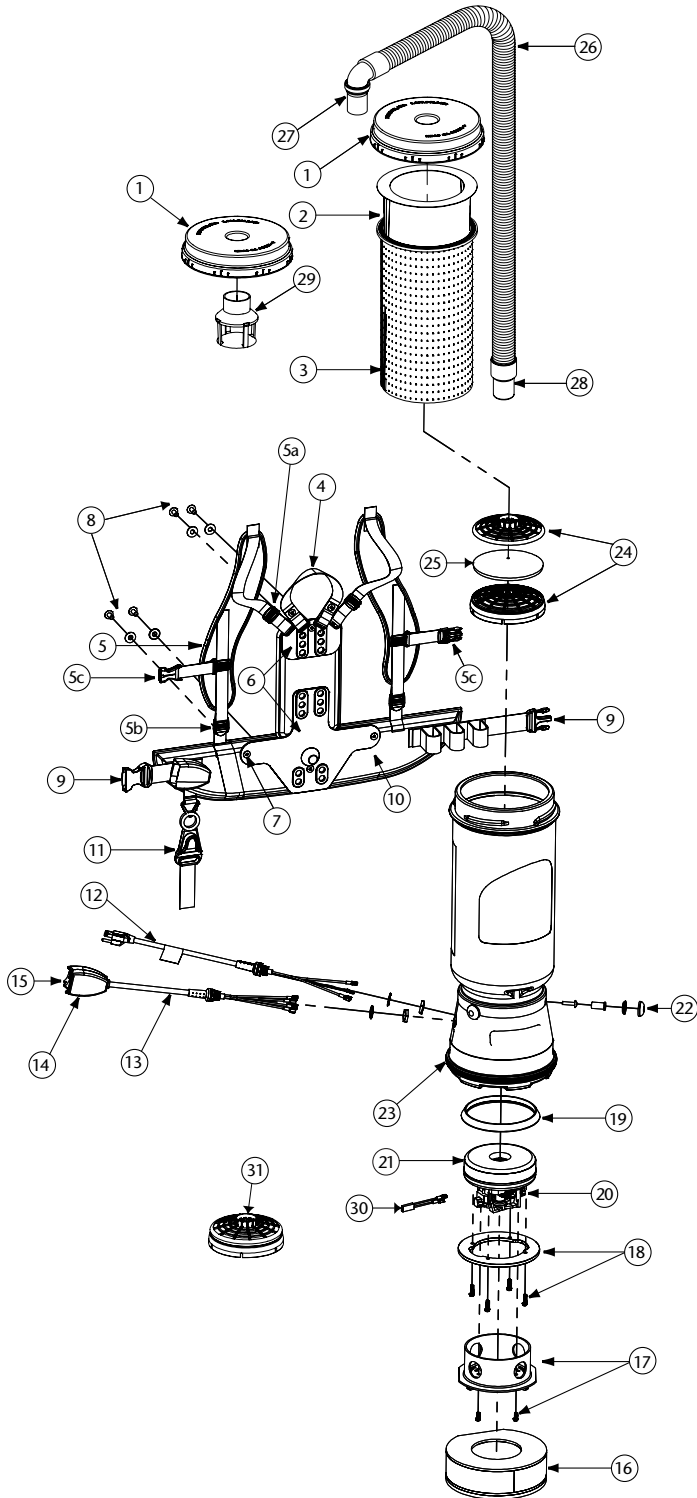

# SUPER COACHVAC/SUPER COACHVAC HEPA/COACHVAC PARTS

No.	Product Name	Qty	List Price
1	100197 Twist Cap (Purple) (SCV and SCV HEPA only)	1 ea.	\$ 32.48
	100320 Twist Cap (Black) (CoachVac only)	1 ea.	32.48
2	100331 698 Sq. In. Intercept Micro Filter	10/pk	20.39
3	100565 Micro Cloth Filter	1 ea.	28.19
4	101737 Carry Handle w/Rivet and Washer Set	1 set	8.13
5	100356 Shoulder Strap Assembly (includes: #5a, 5b, 5c)	1 set	16.24
5a	100358 Shoulder Strap Plastic Adjustment Buckle (Top)	1 ea.	.94
5b	100357 Shoulder Strap Plastic Adjustment Buckle (Bottom)	1 ea.	.94
5c	103627 Sternum Strap Buckles (Latch and Keeper)	1 set	2.00
6	105046 Backplate (includes: #7)	1 ea.	24.99
7	100375 Barrel Nut Connection Set for Backplate (Replacement)	1 set	5.62
8	100716 Backplate (Black) Connection Set: 4 Screws w/Washers	1 set	12.49
9	106719 Waist Belt Keeper and Latch	1 ea.	11.32
10	100359 Waist Belt (includes: #9)	1 ea.	37.47
	100354 Strap Assembly Complete (includes: #5, 10)	1 set	49.97
	103166 Backplate (Black) System Complete (includes: #4, 5, 6, 8, 10)	1 set	62.46
11	102604 Schulte Cord Holder	1 ea.	8.35
12	100641 Power Cord (18" 14/3) Assembly	1 set	18.12
13	101610 Switch Cord Assembly (includes: #14, 15)	1 set	34.98
	101714 Switch Cord w/Crimps	1 ea.	15.50
14	101472 Switch Box w/Velcro and New Lamb Switch	1 set	22.48
15	106066 On/Off Switch (must use with #106287)	1 ea.	6.80
	106287 Switch Box w/Velcro and Screws	1 ea.	16.77
16	100597 Sound Muffler	1 ea.	22.99
17	105044 Motor Shroud Cover w/Screw Set: 2 Screws	1 set	21.41
18	100335 Motor Compression Ring w/Screws	1 set	10.62
	100378 Compression Ring Screw Set: 4 Screws	1 set	2.81
19	100014 Tetraseal	1 ea.	11.25
20	105697 Carbon Brush Set for CoachVac Motor (Domel Motor)	1 set	19.98
	100424 Carbon Brush Set for CoachVac Motor (Ametek Motor) (116311-00)	1 set	16.24
	106904 Carbon Brush Set for CoachVac Motor (Ametek Motor) (122157-00)	1 set	19.98
	105164 Carbon Brush Set for Super CoachVac Motor (Domel Motor)	1 set	19.98
	101720 Carbon Brush Set for Super CoachVac Motor (Ametek Motor)	1 set	19.98
21	100422 Motor/Fan (120 V) w/Crimps for CoachVac	1 ea.	72.45
	105162 Motor/Fan (120 V) w/Crimps for Super CoachVac	1 ea.	112.42
	100379 Motor Ground and Wire Clamp Set w/Screws	1 set	5.62
	100380 Motor Crimp Set: 4 Female, 4 Male, Ground Crimp Connector	1 set	9.99
22	100368 Motor Mounting System Set: 3 Well Nuts, 3 Bolts, 3 Washers, 3 Covers	1 set	12.49
23	100586 Bottom Bumper	1 ea.	6.88
24	100030 Dome Filter w/Foam Media	1 ea.	7.50
25	100343 Foam Filter Media for Dome Filter	1 ea.	1.26
	101220 High Filtration Disk (optional)	2/pk	10.09
26	103048 Static-Dissipating Hose w/Cuffs (Black)	1 ea.	23.74
27	101928 Replacement Double Swivel Elbow Cuff (Black)	1 ea.	8.63
28	100694 Replacement Swivel Cuff (Black) 1 1/2"	1 ea.	5.13
29	101543 Filter Guard (Optional)	1 ea.	9.02
30	103476 Thermal Protector	1 ea.	13.70
31	106526 Replacement HEPA Dome Filter	1 ea.	10.29
	101678 50' Extension Cord (Not Shown)	1 ea.	31.05