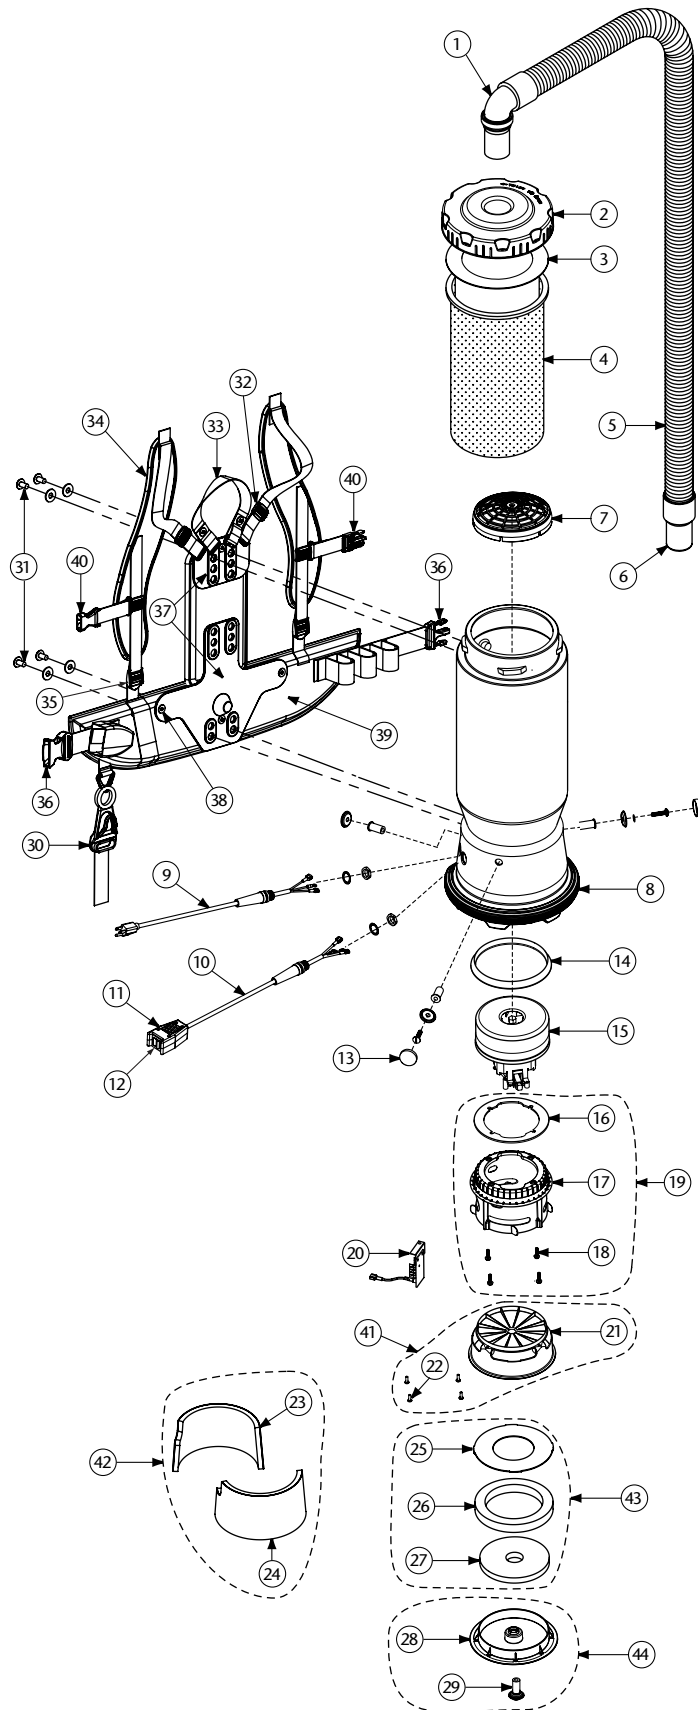

QUIETPRO BP HEPA PARTS

| No. | Product Name | Qty | List Price |
|-----|---|-------|------------|
| 1 | 101928 Elbow Cuff, Swivel | 1 ea. | \$ 8.63 |
| 2 | 104273 Twist Cap (Black) | 1 ea. | 27.48 |
| 3 | 100431 496 Sq. In. Intercept Micro Filter | 10/pk | 15.29 |
| 4 | 100564 Micro Cloth Filter | 1 ea. | 23.29 |
| 5 | 103048 Static-Dissipating Hose (Black) w/Cuffs 1 1/2" | 1 ea. | 23.74 |
| 6 | 100694 Replacement Swivel Cuff (Black) 1 1/2" | 1 ea. | 5.13 |
| 7 | 106526 Replacement HEPA Dome Filter | 1 ea. | 10.29 |
| 8 | 100586 Bottom Bumper | 1 ea. | 6.88 |
| 9 | 100641 Power Cord Assembly Complete w/Strain Relief | 1 set | 18.12 |
| 10 | 105748 Switch Cord Assembly Complete F/QuietPro | 1 set | 35.15 |
| 11 | 106287 Switch Box w/Velcro and Screws | 1 set | 22.48 |
| 12 | 105973 On/Off Switch | 1 ea. | 18.52 |
| | 105438 On/Off Switch (older style) | 1 ea. | 18.52 |
| 13 | 100368 Motor Mounting System Set: 3 Well Nuts, 3 Bolts, 3 Washers, 3 Covers | 1 set | 12.49 |
| 14 | 100014 Tetraseal, Motor | 1 ea. | 11.25 |
| 15 | 105722 Motor, (120V), 2-Stage (includes: #16) | 1 ea. | 94.69 |
| | 105697 Carbon Brush Set (Domel) | 1 set | 19.98 |
| | 100424 Carbon Brush Set (Ametek) | 1 set | 19.98 |
| 16 | 105605 Gasket, Motor | 1 ea. | 5.95 |
| 17 | 105149 Cap, Motor | 1 ea. | 16.77 |
| 18 | 105763 Screw, 10-32 x 3/4" , Self Tapping | 4/pk. | 2.71 |
| 19 | 105619 Motor Mount Assembly (includes: #16, 17, 18) | 1 set | 30.83 |
| 20 | 105653 Dual Speed Module and Schematic with Thermal Protector | 1 ea. | 57.32 |
| 21 | 105150 Exhaust Housing, Motor | 1 ea. | 12.98 |
| 22 | 105767 Screw, #8 x 1/2", Phillips, Hi/Lo | 4/pk. | 2.71 |
| 23 | 105422 Acoustical Insert, Left | 1 ea. | 23.79 |
| 24 | 105419 Acoustical Insert, Right | 1 ea. | 23.79 |
| 25 | 105337 Ring, Motor Housing, Large | 1 ea. | 13.25 |
| 26 | 105342 Foam, Ring, Motor Housing | 1 ea. | 16.22 |
| 27 | 105343 Foam, Cover, Motor Housing | 1 ea. | 11.36 |
| 28 | 105341 Cover, Motor Housing | 1 ea. | 11.08 |
| 29 | 105613 Motor Mount | 1 ea. | 6.49 |
| 30 | 102604 Shulte Cord Holder | 1 ea. | 8.35 |
| 31 | 100716 Backplate (Blk) Connection Set: 4 Screws w/Washers | 1 set | 12.49 |
| 32 | 100358 Shoulder Strap Plastic Adjustment (Top) | 1 ea. | .94 |
| 33 | 101737 Carry Handle w/Rivet and Washer Set | 1 set | 8.13 |
| 34 | 100356 Shoulder Strap Assembly: (includes: #32, 35, 40) | 1 set | 16.24 |
| 35 | 100357 Shoulder Strap Plastic Adjustment (Bottom) | 1 ea. | .94 |
| 36 | 106719 Waist Belt Keeper and Latch | 1 ea. | 11.32 |
| 37 | 105046 Backplate (includes: #38) | 1 set | 24.99 |
| | 103166 Backplate System Complete (includes: #31, 33, 34, 37, 38, 39) | 1 set | 62.46 |
| | 100354 Strap Assembly Complete (includes: #34, 39) | 1 set | 49.97 |
| 38 | 100375 Barrel Nut Connection Set for Backplate (Replacement) | 1 set | 5.62 |
| 39 | 100359 Waist Belt (includes: #36) | 1 ea. | 37.47 |
| 40 | 103627 Sternum Strap Buckles (Latch and Keeper) | 1 set | 2.00 |
| 41 | 105620 Kit, Housing, Exhaust, Motor F/QuietPro (includes: #21, 22) | 1 set | 30.83 |
| 42 | 105621 Kit, Foam, Laminate Acoustical Panels (includes: #23, 24) | 1 set | 39.48 |
| 43 | 105622 Kit, Exhaust, Foam and Ring (includes: #25,26,27) | 1 set | 34.61 |
| 44 | 105623 Kit, Cover, Exhaust F/QuietPro (includes: #28, 29) | 1 set | 16.22 |
| | 101678 50' Extension Cord (Not Shown) | 1 ea. | 31.05 |