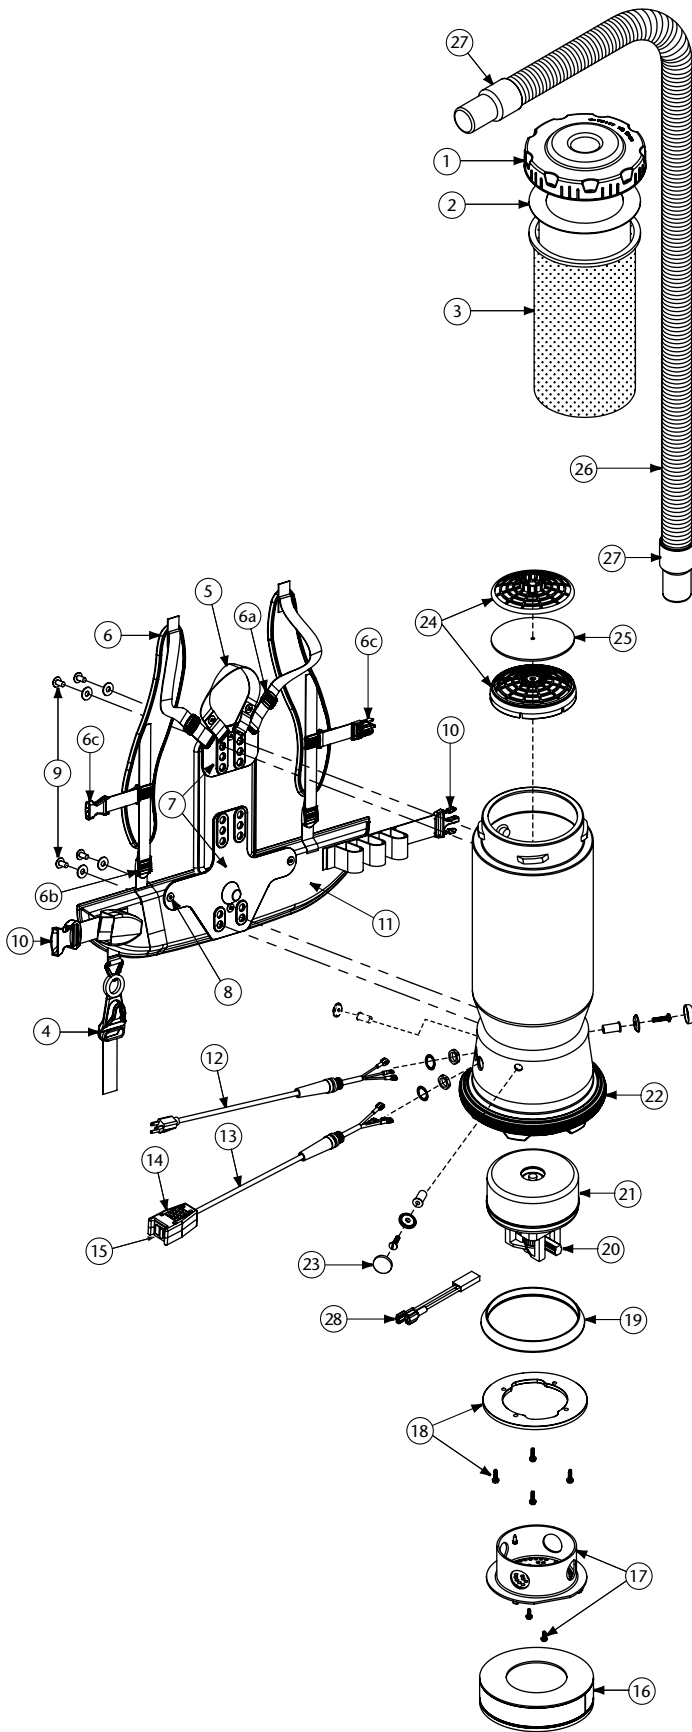

PROVAC BP/AVIATIONVAC PARTS

No.	Product Name	Qty	List Price
1	104273 Twist Cap (Black)	1 ea.	\$ 27.48
2	100431 496 Sq. In. Intercept Micro Filter	10/pk	15.29
3	100564 Micro Cloth Filter	1 ea.	23.29
4	102604 Schulte Cord Holder	1 ea.	8.35
5	101737 Carry Handle w/Rivet and Washer Set	1 set	8.13
6	100356 Shoulder Strap Assembly (includes: #6a, 6b, 6c)	1 set	16.24
6a	100358 Shoulder Strap Plastic Adjustment (Top)	1 ea.	.94
6b	100357 Shoulder Strap Plastic Adjustment (Bottom)	1 ea.	.94
6c	103627 Sternum Strap Buckles (Latch and Keeper)	1 set	2.00
7	105046 Backplate (includes: #8)	1 ea.	24.99
8	100375 Barrel Nut Connection Set for Backplate (Replacement)	1 set	5.62
9	100716 Backplate (Black) Connection Set: 4 Screws w/Washers	1 set	12.49
10	106719 Waist Belt Keeper and Latch	1 ea.	11.32
11	100359 Waist Belt (includes: #10)	1 ea.	37.47
	100354 Strap Assembly Complete (includes: #6, 11)	1 set	49.97
	103166 Backplate System Complete (includes: #4, 5, 6, 7, 9, 11)	1 set	62.46
12	100641 Power Cord (18" 14/3) Assembly	1 set	18.12
13	101610 Switch Cord Assembly Complete (includes: #14, 15)	1 set	34.98
	101714 Switch Cord w/Crimps	1 ea.	15.50
	101715 Switch Cord w/Crimps (AviationVac)	1 ea.	15.50
	101717 Switch Cord Assembly Complete w/Switch and Box (AviationVac)	1 ea.	34.98
14	101472 Switch Box w/Velcro and New Lamb Switch	1 set	22.48
	106287 Switch Box w/Velcro and Screws	1 ea.	16.77
15	106066 On/Off Switch (Must be Used with 106287)	1 ea.	6.80
16	105800 Sound Muffler	1 ea.	22.99
17	105044 Motor Shroud Cover with Screws (2 Screws)	1 set	21.41
18	100335 Motor Compression Ring w/Screws	1 set	10.62
	100378 Compression Ring Screw Set: 4 Screws	1 set	2.81
19	100014 Tetraseal	1 ea.	11.25
20	105697 Carbon Brush Set for ProVac BP Motor (Domel Motor)	1 set	19.98
	100424 Carbon Brush Set for ProVac BP Motor (Ametek Motor) (116311-00)	1 set	16.24
	106904 Carbon Brush Set (Ametek Motor) (122157-00)	1 set	19.98
	100173 Carbon Brush Set for 400 Hz Motor (AviationVac)	1 set	72.00
21	100422 Motor/Fan (120 V) w/Crimps for ProVac BP	1 ea.	72.45
	100171 Motor/Fan w/Rectifier and Crimps (400Hz) (ProVac BP/AviationVac)	1 set	157.00
	100174 Motor Rectifier (ProVac BP/AviationVac)	1 ea.	27.48
	100379 Motor Ground Connection and Wire Clamp Set w/Screws	1 set	5.62
	100380 Motor Crimp Set: 4 Female, 4 Male, Ground Crimp Connector	1 set	9.99
22	100586 Bottom Bumper	1 ea.	6.88
23	100368 Motor Mounting System Set: 3 Well Nuts, 3 Bolts, 3 Washers, 3 Covers	1 set	12.49
24	100030 Dome Filter w/Foam Media	1 ea.	7.50
25	100343 Foam Filter Media for Dome Filter	1 ea.	1.26
	101220 High Filtration Disk (Optional)	2/pk	10.09
26	100505 Static-Dissipating Hose (Black) w/Cuffs 1 1/2", PV	1 ea.	24.93
	103237 Static-Dissipating Hose (AviationVac) 1 1/4" (Black)	1 ea.	24.93
	103048 Static-Dissipating Hose (AviationVac) 1 1/2" (Black)	1 ea.	23.74
27	100694 Replacement Swivel Cuff (Black) 1 1/2"	1 ea.	5.13
	102715 Replacement Double Swivel Elbow Cuff 1 1/4" (Black) (AviationVac)	1 ea.	8.99
	103279 Replacement Swivel Cuff 1 1/4" (Black)(AviationVac)	1 ea.	6.37
28	103476 Thermal Protector	1 ea.	13.70
	101678 50' Extension Cord (Not Shown)	1 ea.	31.05