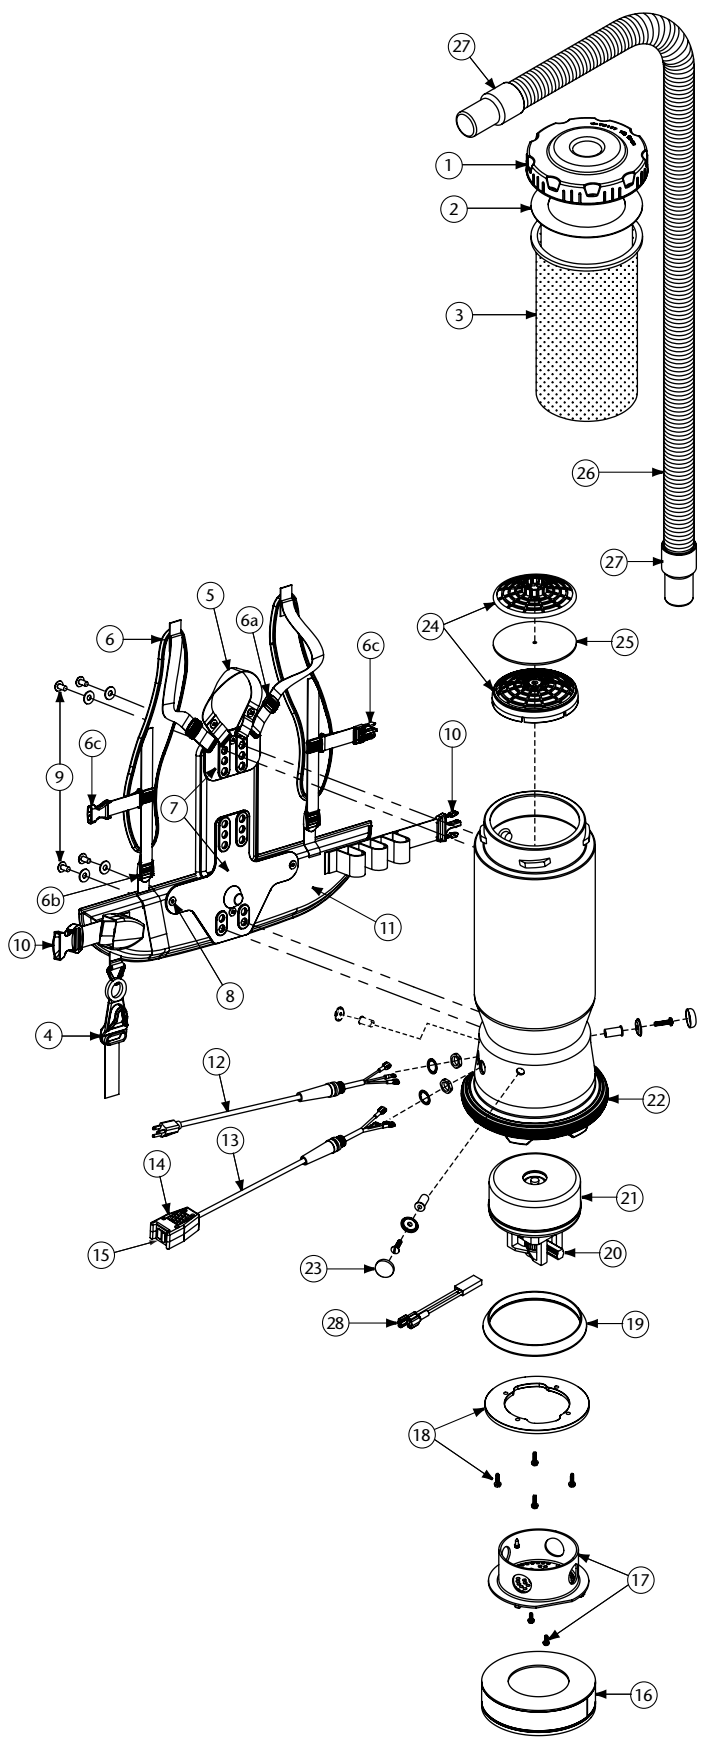

PROVAC BP/AVIATIONVAC PARTS

No.	Product Name	Qty	List Price
1	104273 Twist Cap (Black)	1 ea.	\$ 27.48
2	100431 496 Sq. In. Intercept Micro Filter	10/pk	15.29
3	100564 Micro Cloth Filter	1 ea.	23.29
4	102604 Schulte Cord Holder	1 ea.	8.35
5	101737 Carry Handle w/Rivet and Washer Set	1 set	8.13
6	100356 Shoulder Strap Assembly (includes: #6a, 6b, 6c)	1 set	16.24
6a	100358 Shoulder Strap Plastic Adjustment (Top)	1 ea.	.94
6b	100357 Shoulder Strap Plastic Adjustment (Bottom)	1 ea.	.94
6c	103627 Sternum Strap Buckles (Latch and Keeper)	1 set	2.00
7	105046 Backplate (includes: #8)	1 ea.	24.99
8	100375 Barrel Nut Connection Set for Backplate (Replacement)	1 set	5.62
9	100716 Backplate (Black) Connection Set: 4 Screws w/Washers	1 set	12.49
10	106719 Waist Belt Keeper and Latch	1 ea.	11.32
11	100359 Waist Belt (includes: #10)	1 ea.	37.47
	100354 Strap Assembly Complete (includes: #6, 11)	1 set	49.97
	103166 Backplate System Complete (includes: #4, 5, 6, 7, 9, 11)	1 set	62.46
12	100641 Power Cord (18" 14/3) Assembly	1 set	18.12
13	101610 Switch Cord Assembly Complete (includes: #14, 15)	1 set	34.98
	101714 Switch Cord w/Crimps	1 ea.	15.50
	101715 Switch Cord w/Crimps (AviationVac)	1 ea.	15.50
	101717 Switch Cord Assembly Complete w/Switch and Box (AviationVac)	1 ea.	34.98
14	101472 Switch Box w/Velcro and New Lamb Switch	1 set	22.48
	106287 Switch Box w/Velcro and Screws	1 ea.	16.77
15	106066 On/Off Switch (Must be Used with 106287)	1 ea.	6.80
16	105800 Sound Muffler	1 ea.	22.99
17	105044 Motor Shroud Cover with Screws (2 Screws)	1 set	21.41
18	100335 Motor Compression Ring w/Screws	1 set	10.62
	100378 Compression Ring Screw Set: 4 Screws	1 set	2.81
19	100014 Tetraseal	1 ea.	11.25
20	105697 Carbon Brush Set for ProVac BP Motor (Domel Motor)	1 set	19.98
	100424 Carbon Brush Set for ProVac BP Motor (Ametek Motor) (116311-00)	1 set	16.24
	106904 Carbon Brush Set (Ametek Motor) (122157-00)	1 set	19.98
	100173 Carbon Brush Set for 400 Hz Motor (AviationVac)	1 set	72.00
21	100422 Motor/Fan (120 V) w/Crimps for ProVac BP	1 ea.	72.45
	100171 Motor/Fan w/Rectifier and Crimps (400Hz) (ProVac BP/AviationVac)	1 set	157.00
	100174 Motor Rectifier (ProVac BP/AviationVac)	1 ea.	27.48
	100379 Motor Ground Connection and Wire Clamp Set w/Screws	1 set	5.62
	100380 Motor Crimp Set: 4 Female, 4 Male, Ground Crimp Connector	1 set	9.99
22	100586 Bottom Bumper	1 ea.	6.88
23	100368 Motor Mounting System Set: 3 Well Nuts, 3 Bolts, 3 Washers, 3 Covers	1 set	12.49
24	100030 Dome Filter w/Foam Media	1 ea.	7.50
25	100343 Foam Filter Media for Dome Filter	1 ea.	1.26
	101220 High Filtration Disk (Optional)	2/pk	10.09
26	100505 Static-Dissipating Hose (Black) w/Cuffs 1 1/2", PV	1 ea.	24.93
	103237 Static-Dissipating Hose (AviationVac) 1 1/4" (Black)	1 ea.	24.93
	103048 Static-Dissipating Hose (AviationVac) 1 1/2" (Black)	1 ea.	23.74
27	100694 Replacement Swivel Cuff (Black) 1 1/2"	1 ea.	5.13
	102715 Replacement Double Swivel Elbow Cuff 1 1/4" (Black) (AviationVac)	1 ea.	8.99
	103279 Replacement Swivel Cuff 1 1/4" (Black)(AviationVac)	1 ea.	6.37
28	103476 Thermal Protector	1 ea.	13.70
	101678 50' Extension Cord (Not Shown)	1 ea.	31.05