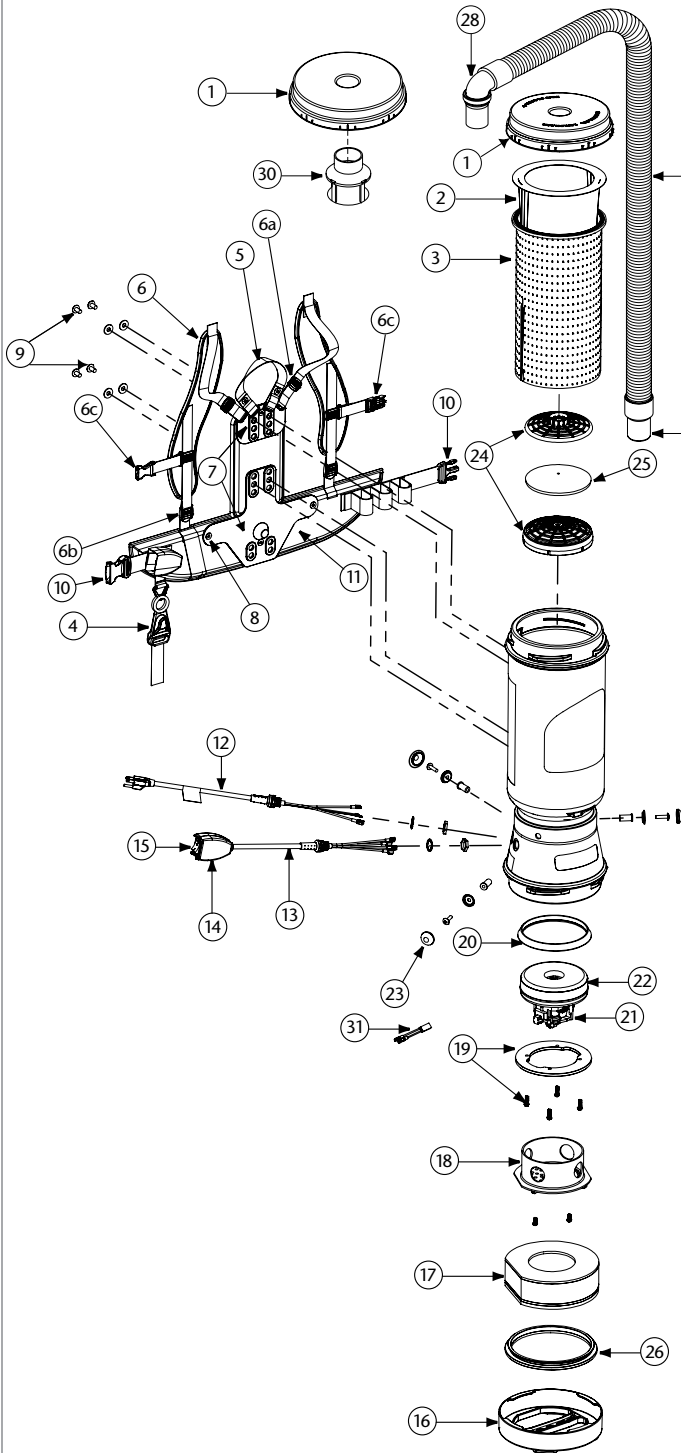

# MEGAVAC PARTS

No.	Product Name	Qty	List Price
1	100320 Twist Cap (Black)	1 ea.	\$ 32.48
2	100331 698 Sq. In. Intercept Micro Filter	10/pk	20.39
3	100565 Micro Cloth Filter	1 ea.	28.19
4	102604 Schulte Cord Holder	1 ea.	8.35
5	101737 Carry Handle w/Rivet and Washer Set	1 set	8.13
6	100356 Shoulder Strap Assembly (includes: #6a, 6b, 6c)	1 set	16.24
6a	100358 Shoulder Strap Plastic Adjustment Buckle (Top)	1 ea.	.94
6b	100357 Shoulder Strap Plastic Adjustment Buckle (Bottom)	1 ea.	.94
6c	103627 Sternum Strap Buckles (Latch and Keeper)	1 set	2.00
7	105046 Backplate (includes: #8)	1 ea.	24.99
8	100375 Barrel Nut Connection Set for Backplate (Replacement)	1 set	5.62
9	100374 Backplate Connection Set: 4 Screws w/Washers, Stand Offs	1 set	12.49
10	106719 Waist Belt Keeper and Latch	1 ea.	11.32
11	100359 Waist Belt (includes: #10)	1 ea.	37.47
	100354 Strap Assembly Complete (includes: #6, 11)	1 set	49.97
	103166 Backplate System Complete (includes: #5, 6, 7, 9, 11)	1 set	62.46
12	100641 Power Cord (18" 14/3) Assembly	1 set	18.12
13	101610 Switch Cord Assembly (includes: #14,15)	1 set	34.98
	101714 Switch Cord w/Crimps	1 ea.	15.50
14	101472 Switch Box w/Velcro and New Lamb Switch	1 set	22.48
15	106066 On/Off Switch (must use with #106287)	1 ea.	6.80
	106287 Switch Box w/Velcro and Screws	1 ea.	16.77
16	105070 Bottom Twist Cap (Black)	1 ea.	37.47
17	100597 Sound Muffler	1 ea.	22.99
18	105044 Motor Shroud Cover w/Screws	1 set	21.41
19	100335 Motor Compression Ring w/Screws	1 set	10.62
	100378 Compression Ring Screw Set: 4 Screws	1 set	2.81
20	100014 Tetraseal	1 ea.	11.25
21	105164 Carbon Brush Set for MegaVac Motor (Domel Motor)	1 set	19.98
	101720 Carbon Brush Set for MegaVac Motor (Ametek Motor)	1 set	19.98
22	105162 Motor/Fan (120V) w/Crimps for MegaVac	1 set	112.42
	100379 Motor Ground and Wire Clamp Set w/Screws	1 set	5.62
	100380 Motor Crimp Set: 4 Female, 4 Male, Ground Crimp Connector	1 set	9.99
23	100368 Motor Mounting System Set: 3 Well Nuts, 3 Bolts, 3 Washers, 3 Covers	1 set	12.49
24	100030 Dome Filter w/Foam Media	1 ea.	7.50
25	100343 Foam Filter Media for Dome Filter	1 ea.	1.26
	101220 High Filtration Disk (optional)	2/pk	10.09
26	104998 Bottom Twist Cap Gasket	1 ea.	8.74
27	103048 Static-Dissipating Hose w/Cuffs (Black)	1 ea.	23.74
28	101928 Replacement Double Swivel Elbow Cuff (Black)	1 ea.	8.63
29	100694 Replacement Swivel Cuff (Black) 1 1/2"	1 ea.	5.13
30	101543 Filter Guard (Optional)	1 ea.	9.02
31	103476 Thermal Protector	1 ea.	13.70
	101678 50' Extension Cord (Not Shown)	1 ea.	31.05