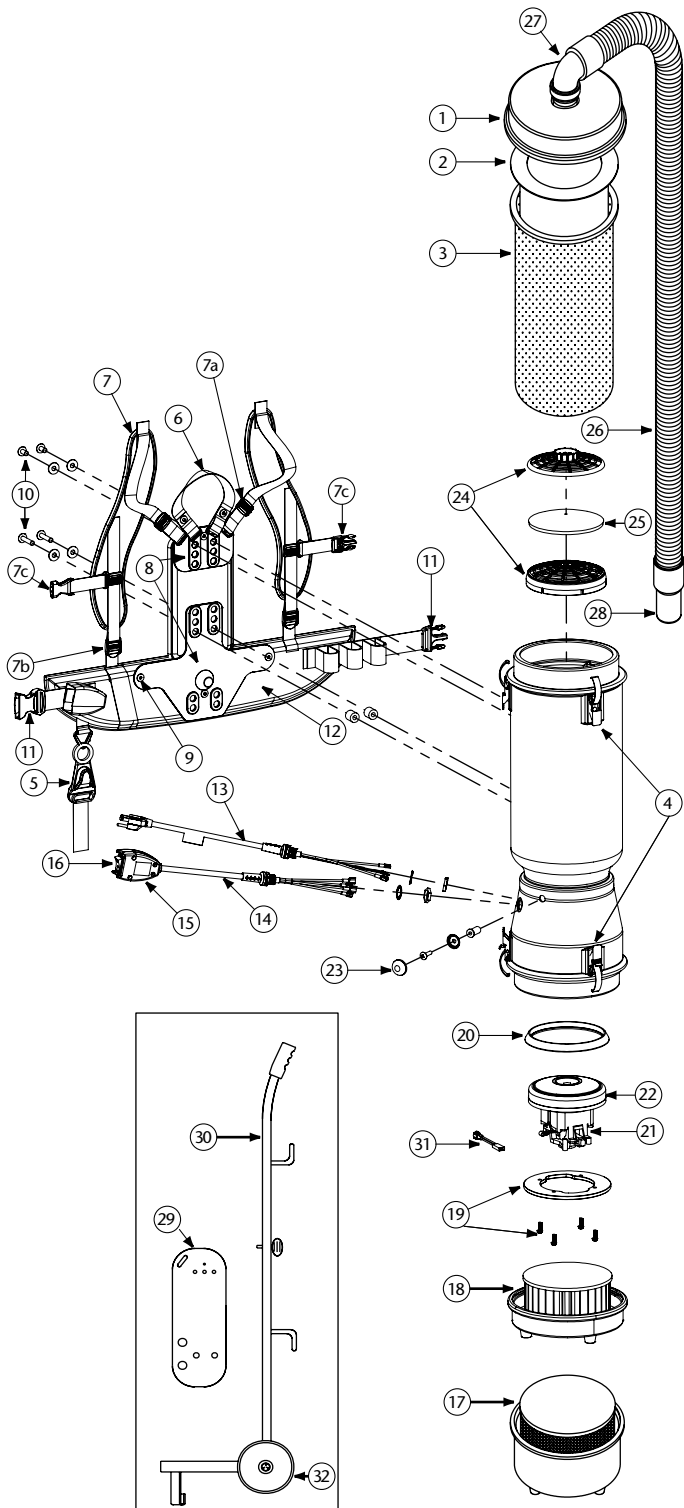

LINEVACER PARTS

No.	Product Name	Qty	List Price
1	104276 Latch Cap w/Cuff (Black)	1 ea.	\$ 36.85
2	100291 698 Sq. In. Intercept Micro Filter	10/pk	30.49
3	100565 Micro Cloth Filter	1 ea.	28.19
4	100286 Top or Bottom Cap Latch Set: 3 Latches, 3 Locks w/6 Fastening Rivets, 6 Washers	1 set	27.00
5	102604 Schulte Cord Holder	1 ea.	8.35
6	101737 Carry Handle w/Rivet and Washer Set	1 set	8.13
7	100356 Shoulder Strap Assembly (includes: #7a, 7b, 7c)	1 set	16.24
7a	100358 Shoulder Strap Plastic Adjustment (Top)	1 ea.	.94
7b	100357 Shoulder Strap Plastic Adjustment (Bottom)	1 ea.	.94
7c	103627 Sternum Strap Buckles (Latch and Keeper)	1 set	2.00
8	105046 Backplate (includes: #9)	1 ea.	24.99
9	100375 Barrel Nut Connection Set for Backplate (Replacement)	1 set	5.62
10	100374 Backplate Connection Set: 4 Screws w/Washers, Stand Offs	1 set	12.49
11	106719 Waist Belt Keeper and Latch	1 ea.	11.32
12	100359 Waist Belt (includes: #11)	1 ea.	37.47
	100354 Strap Assembly Complete (includes: #7, 12)	1 set	49.97
	103166 Backplate System Complete (includes: #6, 7, 8, 10, 12)	1 set	62.46
13	100641 Power Cord (18" 14/3) Assembly Complete	1 set	18.12
	100299 15' Cart power Supply Cord Complete w/Crimps (100279, 100282)	1 set	39.99
14	101610 Switch Cord Assembly 120V (includes: #14, 15, 16)	1 set	34.98
	101714 Switch Cord w/Crimps	1 ea.	15.50
	101716 18" Switch Cord Assembly Complete 120V	1 set	37.47
15	101472 Switch Box w/Velcro and New Lamb Switch	1 set	22.48
	101718 Switch Box w/Belt Clip (for cart) (100279, 100282)	1 set	24.99
	106287 Switch Box w/Velcro and Screws	1 ea.	16.77
16	106066 On/Off Switch (must use with #106287)	1 ea.	6.80
17	104275 ULPA Filter Assembly Complete w/Bottom Cap (100280, 100282)	1 set	299.50
18	104274 HEPA Filter Assembly Complete w/Bottom Cap (100277, 100279)	1 set	231.09
19	100335 Motor Compression Ring w/Screws	1 set	10.62
	100378 Compression Ring Screw Set: 4 Screws	1 set	2.81
20	100014 Tetraseal	1 ea.	11.25
	105697 Carbon Brush Set (Domel Motor)	1 set	19.98
	100424 Carbon Brush Set (Ametek Motor) (116311-00)	1 set	16.24
	106904 Carbon Brush Set (Ametek Motor) (122157-00)	1 set	19.98
22	100422 Motor/Fan (120 V) w/Crimps (Ametek Motor)	1 ea.	72.45
	100380 Motor Crimp Set: 4 female, 4 Male and a Ground Crimp Connector	1 set	9.99
	100379 Motor Ground, Wire Clamp Set w/Screws	1 set	5.62
23	100368 Motor Mounting System Set: 3 Well Nuts, 3 Bolts, 3 Washers, 3 Covers	1 set	12.49
24	100030 Dome Filter w/Foam Media	1 ea.	7.50
25	100343 Foam Filter Media for Dome Filter	1 ea.	1.26
26	103048 Static-Dissipating Hose w/Cuffs (Black)	1 ea.	23.74
27	101928 Replacement Double Swivel Elbow Cuff (Black)	1 ea.	8.63
28	100694 Replacement Swivel Cuff (Black) 1 1/2"	1 ea.	5.13
29	100718 Cart Plate for Cart Assembly	1 ea.	20.61
30	100287 LineVacer Cart Assembly Complete	1 set	226.00
31	103476 Thermal Protector	1 ea.	13.70
32	100965 Cart Wheel (each)	1 ea.	16.59
	101678 50' Extension Cord (Not Shown)	1 ea.	31.05