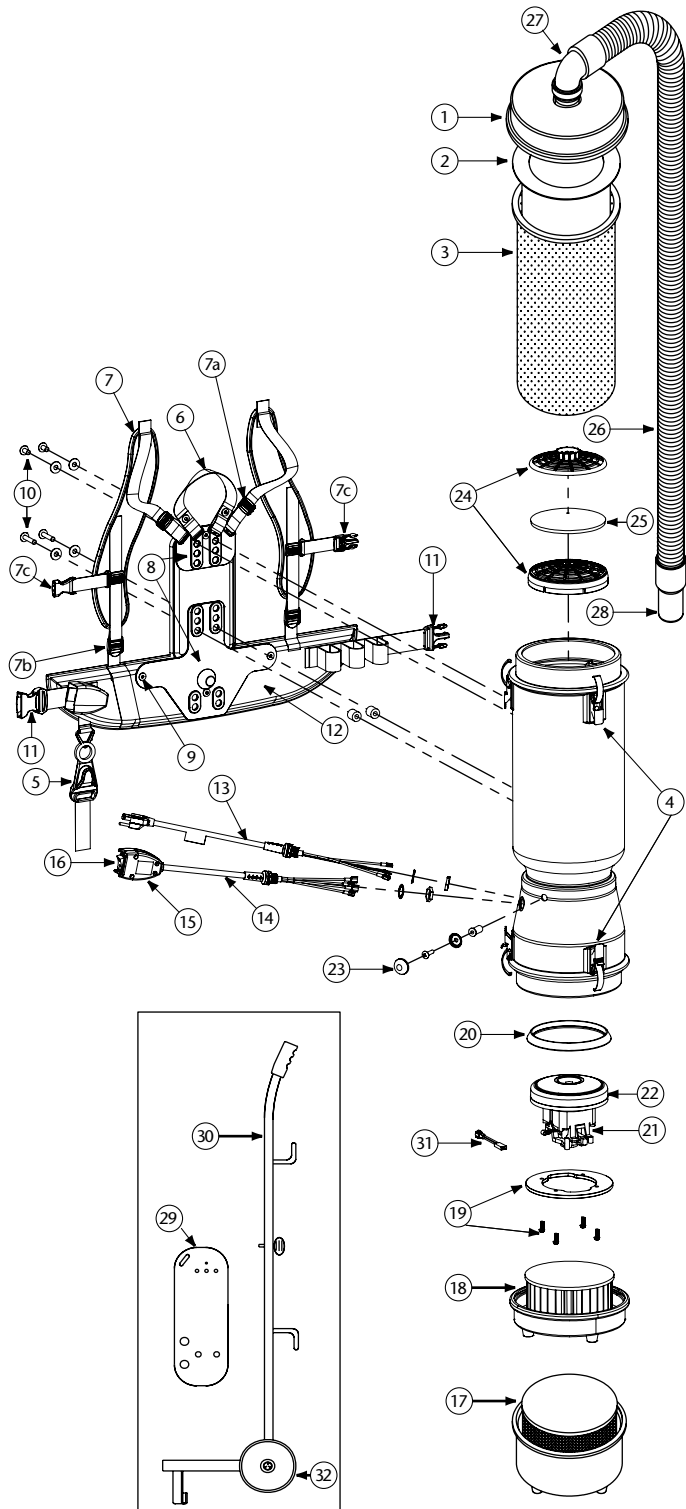

LINEVACER PARTS

No.	Product Name	Qty	List Price
1	104276 Latch Cap w/Cuff (Black)	1 ea.	\$ 36.85
2	100291 698 Sq. In. Intercept Micro Filter	10/pk	30.49
3	100565 Micro Cloth Filter	1 ea.	28.19
4	100286 Top or Bottom Cap Latch Set: 3 Latches, 3 Locks w/6 Fastening Rivets, 6 Washers	1 set	27.00
5	102604 Schulte Cord Holder	1 ea.	8.35
6	101737 Carry Handle w/Rivet and Washer Set	1 set	8.13
7	100356 Shoulder Strap Assembly (includes: #7a, 7b, 7c)	1 set	16.24
7a	100358 Shoulder Strap Plastic Adjustment (Top)	1 ea.	.94
7b	100357 Shoulder Strap Plastic Adjustment (Bottom)	1 ea.	.94
7c	103627 Sternum Strap Buckles (Latch and Keeper)	1 set	2.00
8	105046 Backplate (includes: #9)	1 ea.	24.99
9	100375 Barrel Nut Connection Set for Backplate (Replacement)	1 set	5.62
10	100374 Backplate Connection Set: 4 Screws w/Washers, Stand Offs	1 set	12.49
11	106719 Waist Belt Keeper and Latch	1 ea.	11.32
12	100359 Waist Belt (includes: #11)	1 ea.	37.47
	100354 Strap Assembly Complete (includes: #7, 12)	1 set	49.97
	103166 Backplate System Complete (includes: #6, 7, 8, 10, 12)	1 set	62.46
13	100641 Power Cord (18" 14/3) Assembly Complete	1 set	18.12
	100299 15' Cart power Supply Cord Complete w/Crimps (100279, 100282)	1 set	39.99
14	101610 Switch Cord Assembly 120V (includes: #14, 15, 16)	1 set	34.98
	101714 Switch Cord w/Crimps	1 ea.	15.50
	101716 18" Switch Cord Assembly Complete 120V	1 set	37.47
15	101472 Switch Box w/Velcro and New Lamb Switch	1 set	22.48
	101718 Switch Box w/Belt Clip (for cart) (100279, 100282)	1 set	24.99
	106287 Switch Box w/Velcro and Screws	1 ea.	16.77
16	106066 On/Off Switch (must use with #106287)	1 ea.	6.80
17	104275 ULPA Filter Assembly Complete w/Bottom Cap (100280, 100282)	1 set	299.50
18	104274 HEPA Filter Assembly Complete w/Bottom Cap (100277, 100279)	1 set	231.09
19	100335 Motor Compression Ring w/Screws	1 set	10.62
	100378 Compression Ring Screw Set: 4 Screws	1 set	2.81
20	100014 Tetraseal	1 ea.	11.25
21	105697 Carbon Brush Set (Domel Motor)	1 set	19.98
	100424 Carbon Brush Set (Ametek Motor) (116311-00)	1 set	16.24
	106904 Carbon Brush Set (Ametek Motor) (122157-00)	1 set	19.98
22	100422 Motor/Fan (120 V) w/Crimps (Ametek Motor)	1 ea.	72.45
	100380 Motor Crimp Set: 4 female, 4 Male and a Ground Crimp Connector	1 set	9.99
	100379 Motor Ground, Wire Clamp Set w/Screws	1 set	5.62
23	100368 Motor Mounting System Set: 3 Well Nuts, 3 Bolts, 3 Washers, 3 Covers	1 set	12.49
24	100030 Dome Filter w/Foam Media	1 ea.	7.50
25	100343 Foam Filter Media for Dome Filter	1 ea.	1.26
26	103048 Static-Dissipating Hose w/Cuffs (Black)	1 ea.	23.74
27	101928 Replacement Double Swivel Elbow Cuff (Black)	1 ea.	8.63
28	100694 Replacement Swivel Cuff (Black) 1 1/2"	1 ea.	5.13
29	100718 Cart Plate for Cart Assembly	1 ea.	20.61
30	100287 LineVac Cart Assembly Complete	1 set	226.00
31	103476 Thermal Protector	1 ea.	13.70
32	100965 Cart Wheel (each)	1 ea.	16.59
	101678 50' Extension Cord (Not Shown)	1 ea.	31.05