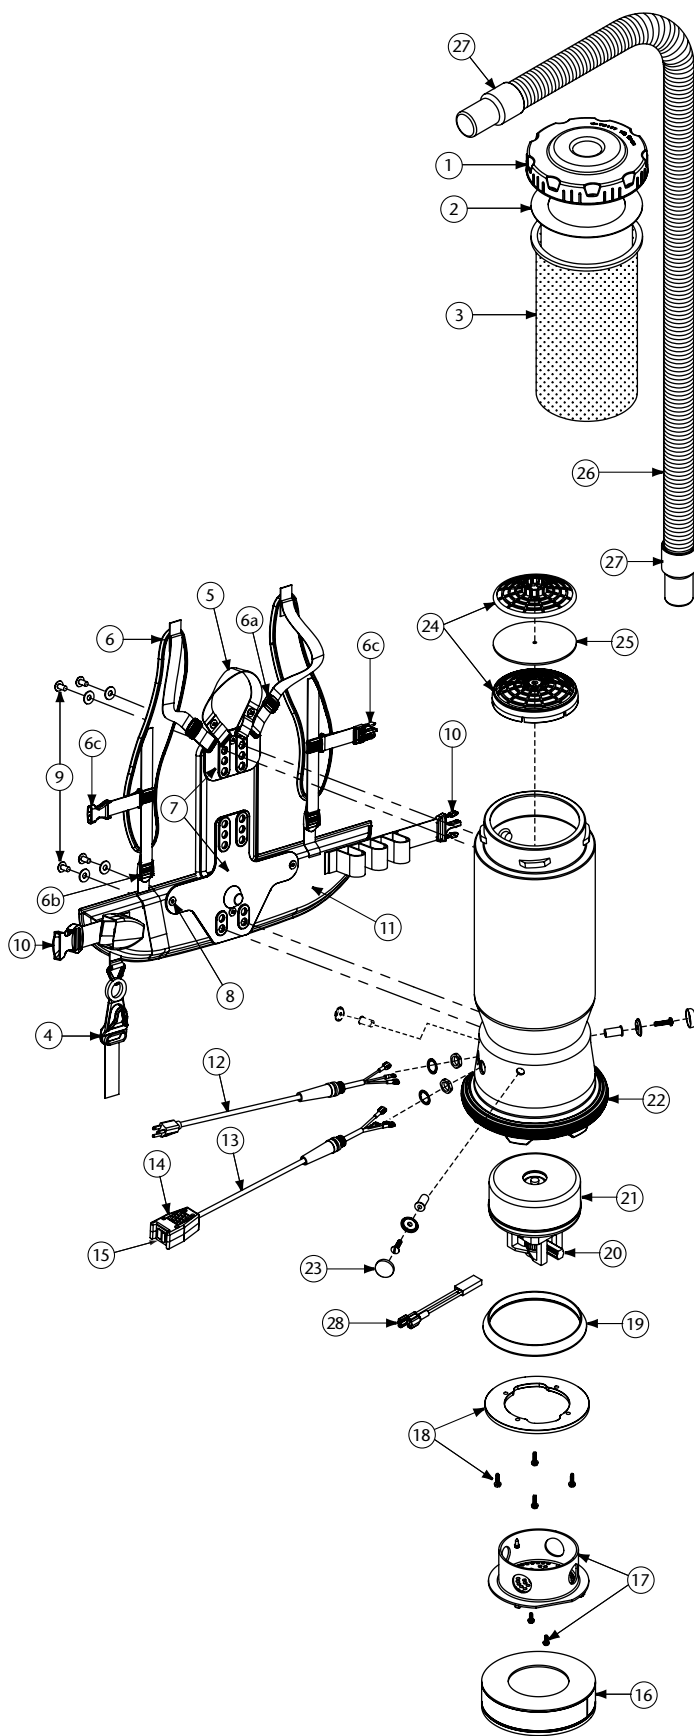

PROVAC BP/AVIATIONVAC PARTS

No.	Product Name	Qty	List Price
1	104273 Twist Cap (Black)	1 ea.	\$ 27.48
2	100431 496 Sq. In. Intercept Micro Filter	10/pk	15.29
3	100564 Micro Cloth Filter	1 ea.	23.29
4	102604 Schulte Cord Holder	1 ea.	8.35
5	101737 Carry Handle w/Rivet and Washer Set	1 set	8.13
6	100356 Shoulder Strap Assembly (includes: #6a, 6b, 6c)	1 set	16.24
6a	100358 Shoulder Strap Plastic Adjustment (Top)	1 ea.	.94
6b	100357 Shoulder Strap Plastic Adjustment (Bottom)	1 ea.	.94
6c	103627 Sternum Strap Buckles (Latch and Keeper)	1 set	2.00
7	105046 Backplate (includes: #8)	1 ea.	24.99
8	100375 Barrel Nut Connection Set for Backplate (Replacement)	1 set	5.62
9	100716 Backplate (Black) Connection Set: 4 Screws w/Washers	1 set	12.49
10	106719 Waist Belt Keeper and Latch	1 ea.	11.32
11	100359 Waist Belt (includes: #10)	1 ea.	37.47
	100354 Strap Assembly Complete (includes: #6, 11)	1 set	49.97
	103166 Backplate System Complete (includes: #4, 5, 6, 7, 9, 11)	1 set	62.46
12	100641 Power Cord (18" 14/3) Assembly	1 set	18.12
13	101610 Switch Cord Assembly Complete (includes: #14, 15)	1 set	34.98
	101714 Switch Cord w/Crimps	1 ea.	15.50
	101715 Switch Cord w/Crimps (AviationVac)	1 ea.	15.50
	101717 Switch Cord Assembly Complete w/Switch and Box (AviationVac)	1 ea.	34.98
14	101472 Switch Box w/Velcro and New Lamb Switch	1 set	22.48
	106287 Switch Box w/Velcro and Screws	1 ea.	16.77
15	106066 On/Off Switch (Must be Used with 106287)	1 ea.	6.80
16	105800 Sound Muffler	1 ea.	22.99
17	105044 Motor Shroud Cover with Screws (2 Screws)	1 set	21.41
18	100335 Motor Compression Ring w/Screws	1 set	10.62
	100378 Compression Ring Screw Set: 4 Screws	1 set	2.81
19	100014 Tetraseal	1 ea.	11.25
20	105697 Carbon Brush Set for ProVac BP Motor (Domel Motor)	1 set	19.98
	100424 Carbon Brush Set for ProVac BP Motor (Ametek Motor) (116311-00)	1 set	16.24
	106904 Carbon Brush Set (Ametek Motor) (122157-00)	1 set	19.98
	100173 Carbon Brush Set for 400 Hz Motor (AviationVac)	1 set	72.00
21	100422 Motor/Fan (120 V) w/Crimps for ProVac BP	1 ea.	72.45
	100171 Motor/Fan w/Rectifier and Crimps (400Hz) (ProVac BP/AviationVac)	1 set	157.00
	100174 Motor Rectifier (ProVac BP/AviationVac)	1 ea.	27.48
	100379 Motor Ground Connection and Wire Clamp Set w/Screws	1 set	5.62
	100380 Motor Crimp Set: 4 Female, 4 Male, Ground Crimp Connector	1 set	9.99
22	100586 Bottom Bumper	1 ea.	6.88
23	100368 Motor Mounting System Set: 3 Well Nuts, 3 Bolts, 3 Washers, 3 Covers	1 set	12.49
24	100030 Dome Filter w/Foam Media	1 ea.	7.50
25	100343 Foam Filter Media for Dome Filter	1 ea.	1.26
	101220 High Filtration Disk (Optional)	2/pk	10.09
26	100505 Static-Dissipating Hose (Black) w/Cuffs 1 1/2", PV	1 ea.	24.93
	103237 Static-Dissipating Hose (AviationVac) 1 1/4" (Black)	1 ea.	24.93
	103048 Static-Dissipating Hose (AviationVac) 1 1/2" (Black)	1 ea.	23.74
27	100694 Replacement Swivel Cuff (Black) 1 1/2"	1 ea.	5.13
	102715 Replacement Double Swivel Elbow Cuff 1 1/4" (Black) (AviationVac)	1 ea.	8.99
	103279 Replacement Swivel Cuff 1 1/4" (Black)(AviationVac)	1 ea.	6.37
28	103476 Thermal Protector	1 ea.	13.70
	101678 50' Extension Cord (Not Shown)	1 ea.	31.05